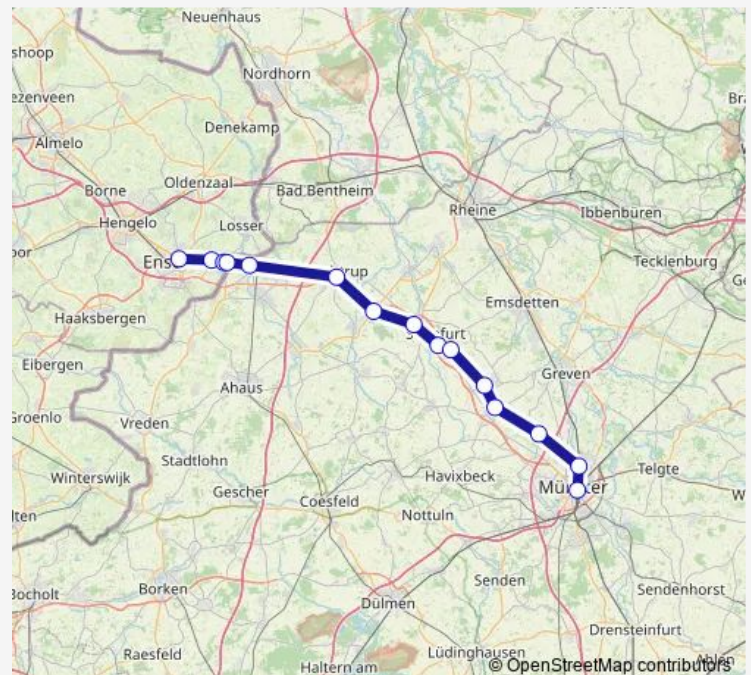

### Direction

Münster(Westf)Hbf — Gronau(Westf)

11 stops

[Open route schedule](#)

Münster(Westf)Hbf

Münster(W)Zentrum Nord

Münster-Häger

Altenberge

### Route schedule

Münster(Westf)Hbf — Gronau(Westf)

Monday 17:38

Tuesday 17:38

Wednesday 17:38

Thursday 17:38

Friday 17:38

Saturday —

### Route info

Direction: Münster(Westf)Hbf

Stops: 11

Trip Duration: 1 hour 3 min

■ RB64

**Direction**

Münster(Westf)Hbf — Enschede

15 stops