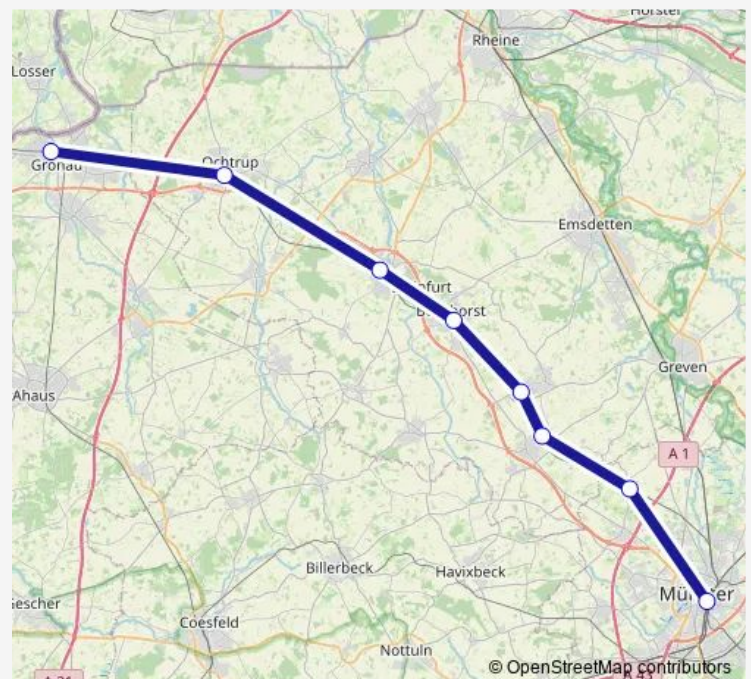

Rail RB64

[Go to website](#)

Direction

Gronau(Westf) — Münster(Westf)Hbf

8 stops

[Open route schedule](#)

Gronau(Westf)

Ochtrup

Steinfurt-Burgsteinfurt

Steinfurt-Borghorst

Nordwalde

Altenberge

Münster-Häger

Münster(Westf)Hbf

Route schedule

Gronau(Westf) — Münster(Westf)Hbf

Monday —

Tuesday —

Wednesday 03:33

Thursday —

Friday —

Saturday —

Sunday —

Route info

Direction: Gronau(Westf)

Stops: 8

Trip Duration: 0 hour 55 min

■ RB64

BusMaps

Direction

Münster(Westf)Hbf — Gronau(Westf)

8 stops