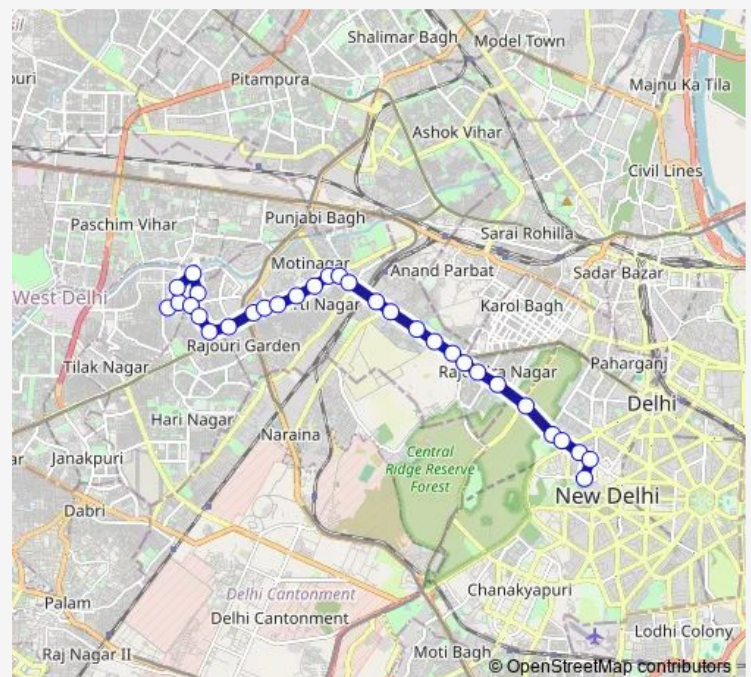

Shadipur Metro Station

West Patel Nagar

South Patel Nagar (Metro Station)

Route schedule

Raghubir Nagar F Block — Kendriya Terminal (Church Road)

Monday 07:55-17:15

Tuesday 07:55-17:15

Wednesday 07:55-17:15

Thursday 07:55-17:15

Friday 07:55-17:15

Saturday 07:55-17:15

Sunday 07:55-17:15

Route info

Direction: Raghubir Nagar F Block

Stops: 31

Trip Duration: 0 hour 53 min