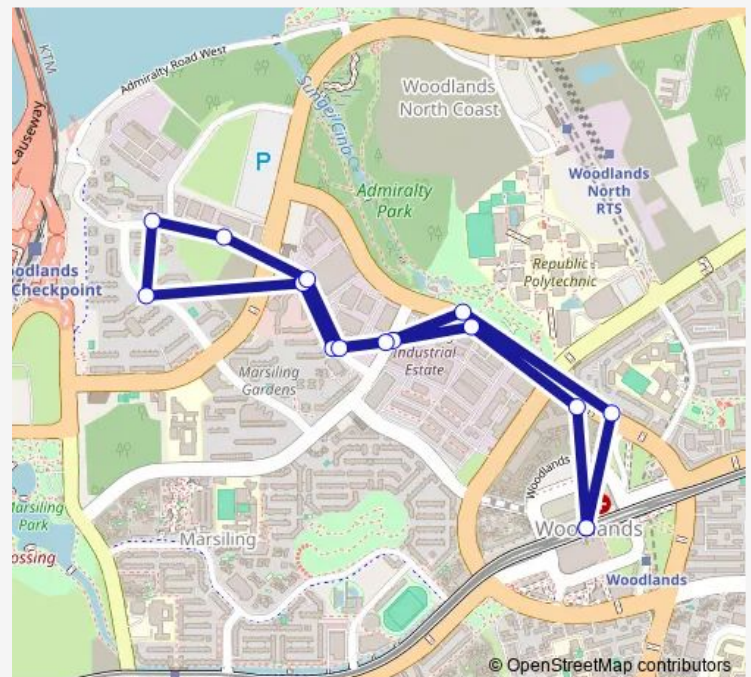

Tuesday 06:00

Wednesday 06:00

Thursday 06:00

Friday 06:00

Saturday —

Sunday —

Route info

Direction: Woodlands Int

Stops: 15

Trip Duration: 0 hour 22 min

© OpenStreetMap contributors

903M

BusMaps

903M Bus time schedules and route maps are available in an offline PDF at busmaps.com. Use the busmaps.com website to see live bus times, train schedule or subway schedule, and step-by-step directions for all public transit in Johor Bahru