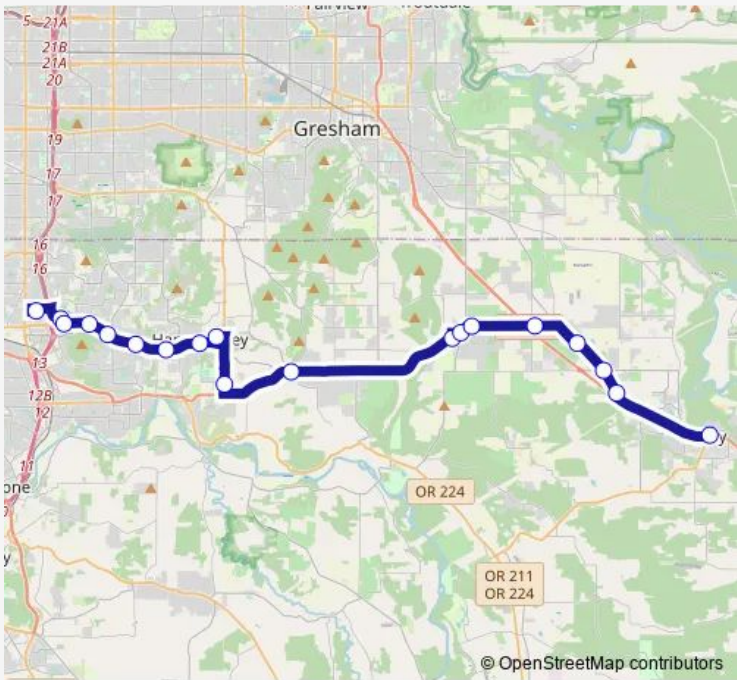

**Bus Clackamas Town Center**

[Go to website](#)

**Direction**  
 Clackamas Town Center — Sandy Transit Center  
 19 stops  
[Open route schedule](#)

- Clackamas Town Center
- 10100 Block SE Stevens Rd (Southbound)
- Kaiser Sunnyside Medical Center (SE Sunnyside Rd - Eastbound)
- SE Sunnyside Rd & SE Valley View Terrace (Eastbound)
- SE Sunnyside Rd & SE 119th Ave (Eastbound)
- SE Sunnyside Rd & SE 132nd Ave (Eastbound)
- SE Sunnyside Rd & SE 147th Ave (Eastbound)
- SE Sunnyside Rd & SE 162nd Ave (Eastbound)
- SE 169th Ave & SE Misty Dr
- SE 172nd Ave Southbound (AG Specialty Foods)
- Hwy 212 & SE 202nd Ave
- SE Hwy 212 & SE Fireman Way (Eastbound - Boring Industrial)
- SE Wally Rd (Springwater Corridor Trailhead)
- Clackamas County Bank
- SE Compton Rd & Hwy 26 (Eastbound)
- SE Orient Dr & SE Bobby Bruce Ln (Eastbound)
- B&R Rentals (SE Orient Dr & SE Kelso Rd)
- SE Orient Dr & SE Crescent Rd (Eastbound)
- Sandy Transit Center

**Route schedule**  
 Clackamas Town Center — Sandy Transit Center

Monday	06:54-21:54
Tuesday	06:54-21:54
Wednesday	06:54-21:54
Thursday	06:54-21:54
Friday	06:54-21:54
Saturday	06:54-21:54
Sunday	—

**Route info**  
 Direction: Clackamas Town Center  
 Stops: 19  
 Trip Duration: 0 hour 46 min

## Direction

Sandy Transit Center — Clackamas Town Center

19 stops

[Open route schedule](#)

Sandy Transit Center

SE Orient Dr & SE Crescent Rd (Westbound)

Kelly's Corner Market (SE Orient Dr & SE Kelso Rd)

Backroads Pub & Grub (SE Orient Dr)

## Route info

Direction: Sandy Transit Center

Stops: 19

Trip Duration: 0 hour 53 min

Bus time schedules and route maps are available in an offline PDF at [busmaps.com](https://busmaps.com). Use the [busmaps.com](https://busmaps.com) website to see live bus times, train schedule or subway schedule, and step-by-step directions for all public transit in Oregon City