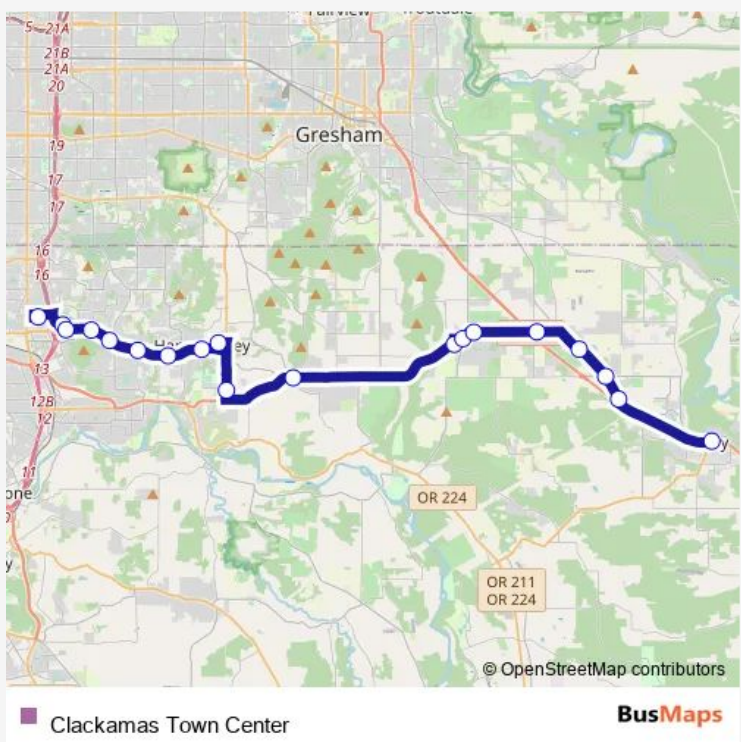

Bus Clackamas Town Center

[Go to website](#)

Direction
 Clackamas Town Center — Sandy Transit Center
 19 stops
[Open route schedule](#)

- Clackamas Town Center
- 10100 Block SE Stevens Rd (Southbound)
- Kaiser Sunnyside Medical Center (SE Sunnyside Rd - Eastbound)
- SE Sunnyside Rd & SE Valley View Terrace (Eastbound)
- SE Sunnyside Rd & SE 119th Ave (Eastbound)
- SE Sunnyside Rd & SE 132nd Ave (Eastbound)
- SE Sunnyside Rd & SE 147th Ave (Eastbound)
- SE Sunnyside Rd & SE 162nd Ave (Eastbound)
- SE 169th Ave & SE Misty Dr
- SE 172nd Ave Southbound (AG Specialty Foods)
- Hwy 212 & SE 202nd Ave
- SE Hwy 212 & SE Fireman Way (Eastbound - Boring Industrial)
- SE Wally Rd (Springwater Corridor Trailhead)
- Clackamas County Bank
- SE Compton Rd & Hwy 26 (Eastbound)
- SE Orient Dr & SE Bobby Bruce Ln (Eastbound)
- B&R Rentals (SE Orient Dr & SE Kelso Rd)
- SE Orient Dr & SE Crescent Rd (Eastbound)
- Sandy Transit Center

Route schedule
 Clackamas Town Center — Sandy Transit Center

Monday	06:54-21:54
Tuesday	06:54-21:54
Wednesday	06:54-21:54
Thursday	06:54-21:54
Friday	06:54-21:54
Saturday	06:54-21:54
Sunday	—

Route info
 Direction: Clackamas Town Center
 Stops: 19
 Trip Duration: 0 hour 46 min

Direction

Sandy Transit Center — Clackamas Town Center

19 stops

[Open route schedule](#)

Sandy Transit Center

SE Orient Dr & SE Crescent Rd (Westbound)

Kelly's Corner Market (SE Orient Dr & SE Kelso Rd)

Backroads Pub & Grub (SE Orient Dr)

Direction: Sandy Transit Center

Stops: 19

Trip Duration: 0 hour 53 min

Bus time schedules and route maps are available in an offline PDF at busmaps.com. Use the busmaps.com website to see live bus times, train schedule or subway schedule, and step-by-step directions for all public transit in Oregon City