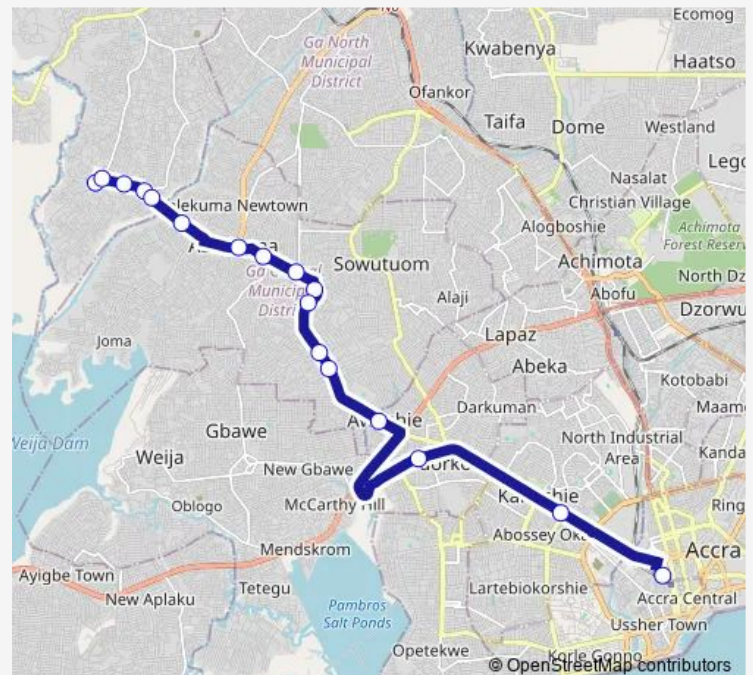

Bus 227B Manhean Station to Accra Cmb

[Go to website](#)

Direction

Terminal Manhean Station — Terminal Accra Cmb

17 stops

[Open route schedule](#)

Terminal Manhean Station

Mahean Junction

Nic

School Junction 227

Market 005

Station 378

Odorkor Tipper

Kaneshie

Terminal Accra Cmb

Route schedule

Terminal Manhean Station — Terminal Accra Cmb

Monday 13:49

Tuesday 13:49

Wednesday 13:49

Thursday 13:49

Friday 13:49

Saturday 13:49

Sunday 13:49

Route info

Direction: Terminal Manhean Station

Stops: 17

Trip Duration: 1 hour 15 min

■ 227B — Manhean Station to Accra Cmb

227B Bus time schedules and route maps are available in an offline PDF at busmaps.com. Use the busmaps.com website to see live bus times, train schedule or subway schedule, and step-by-step directions for all public transit in Accra