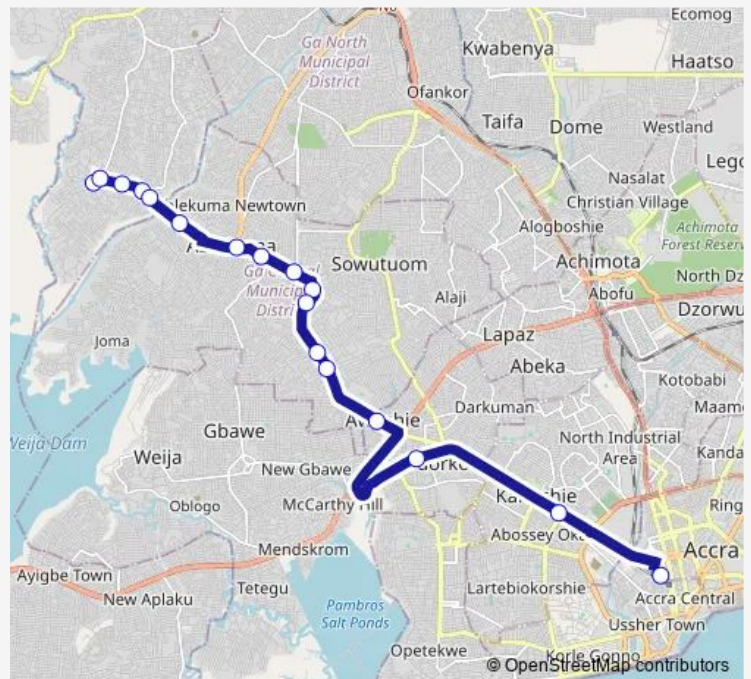

Bus 227b Manhean Station to Accra Cmb

[Go to website](#)

**Direction**  
Terminal Manhean Station — Terminal Accra Cmb

17 stops

[Open route schedule](#)

- Terminal Manhean Station
- Mahean Junction
- Nuumotse
- Oduman
- Waakye
- Paradise
- Curve 227
- Agape
- Fan Milk Junction
- Nsufa
- Nic
- School Junction 227
- Market 005
- Station 378
- Odorkor Tipper
- Kaneshie
- Terminal Accra Cmb

Route schedule  
Terminal Manhean Station — Terminal Accra Cmb

|           |       |
|-----------|-------|
| Monday    | 13:49 |
| Tuesday   | 13:49 |
| Wednesday | 13:49 |
| Thursday  | 13:49 |
| Friday    | 13:49 |
| Saturday  | 13:49 |
| Sunday    | 13:49 |

Route info

Direction: Terminal Manhean Station

Stops: 17

Trip Duration: 1 hour 15 min

227b — Manhean Station to Accra Cmb **BusMaps**

227b Bus time schedules and route maps are available in an offline PDF at [busmaps.com](https://busmaps.com). Use the [busmaps.com](https://busmaps.com) website to see live bus times, train schedule or subway schedule, and step-by-step directions for all public transit in Accra