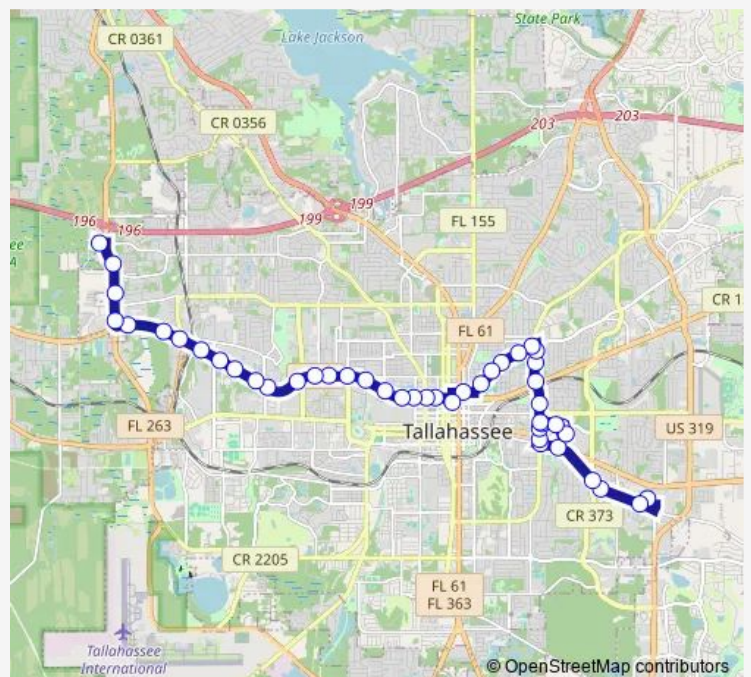

Governors SQ Blvd S Magnolia DR Eb

Governors SQ Blvd Reece Park LN Eb

Governors Square Mall West

Governors Blvd AT 'THE Movies Wb

GOV SQ Blvd AND Magnolia Wb

Magnolia DR AT E Call ST Nb

Magnolia DR AT Tennessee ST Nb

Magnolia DR AT Devils DIP Nb

Magnolia DR AT Miccosukee RD Nb

Miccosukee RD LEE Ave

Miccosukee RD Mitchell AVE Wb

Miccosukee RD Harbert ST Wb

Miccosukee RD Mcdaniel ST Wb

Route schedule

2540 W Executive Center CIR Sb — Commonwealth Blvd AT Capital Circle Nw

Monday	—
Tuesday	—
Wednesday	—
Thursday	—
Friday	—
Saturday	—
Sunday	11:30-18:00

Route info

Direction: 2540 W Executive Center CIR Sb

Stops: 46

Trip Duration: 1 hour 0 min

SUN A — Sunday A

Miccosukee RD AT Leon Wb