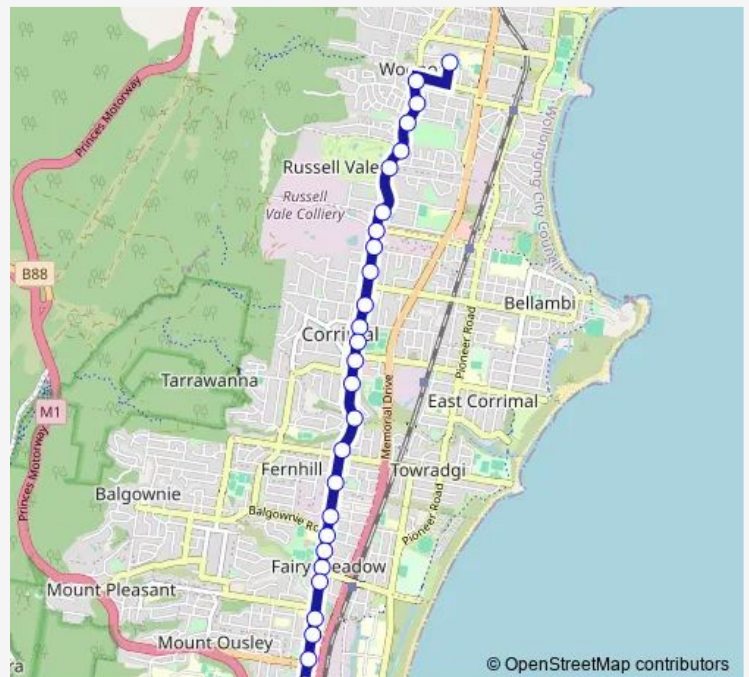

## Route schedule

Princes Hwy After Lysaght St — Woonona High School, Liddle St

Monday	07:55
Tuesday	07:55
Wednesday	07:55
Thursday	07:55
Friday	07:55
Saturday	—
Sunday	—

## Route info

Direction: Princes Hwy After Lysaght St

Stops: 14

Trip Duration: 0 hour 20 min

## Direction

Woonona High School, Liddle St — Princes Hwy Opp  
Lysaght Av

27 stops

[Open route schedule](#)

Woonona High School, Liddle St

Princes Hwy After Gray St

Princes Hwy At Hale St

Hollymount Park, Princes Hwy