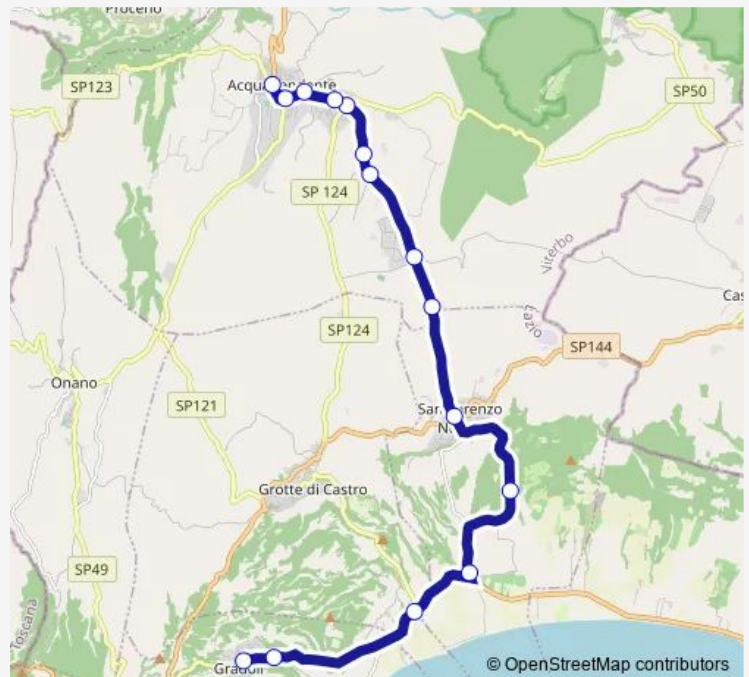

Bus Gradoli - Acquapendente # Ac015d

[Go to website](#)

Direction

GRADOLI | Via Roma # f944 — ACQUAPENDENTE | Ist. OMNICOMPRESIVO LEONARDO DA VINCI # f847

15 stops

[Open route schedule](#)

GRADOLI | Via Roma # f944

ACQUAPENDENTE | Piazza Duomo # f915

ACQUAPENDENTE | Via Cassia Via Onanese # f916

ACQUAPENDENTE | Ist. OMNICOMPRESIVO LEONARDO DA VINCI # f847

Route schedule

GRADOLI | Via Roma # f944 — ACQUAPENDENTE | Ist. OMNICOMPRESIVO LEONARDO DA VINCI # f847

Route info

Direction: GRADOLI | Via Roma # f944

Stops: 15

Trip Duration: 0 hour 25 min

Gradoli - Acquapendente # Ac015d

Bus time schedules and route maps are available in an offline PDF at busmaps.com. Use the busmaps.com website to see live bus times, train schedule or subway schedule, and step-by-step directions for all public transit in Acquapendente