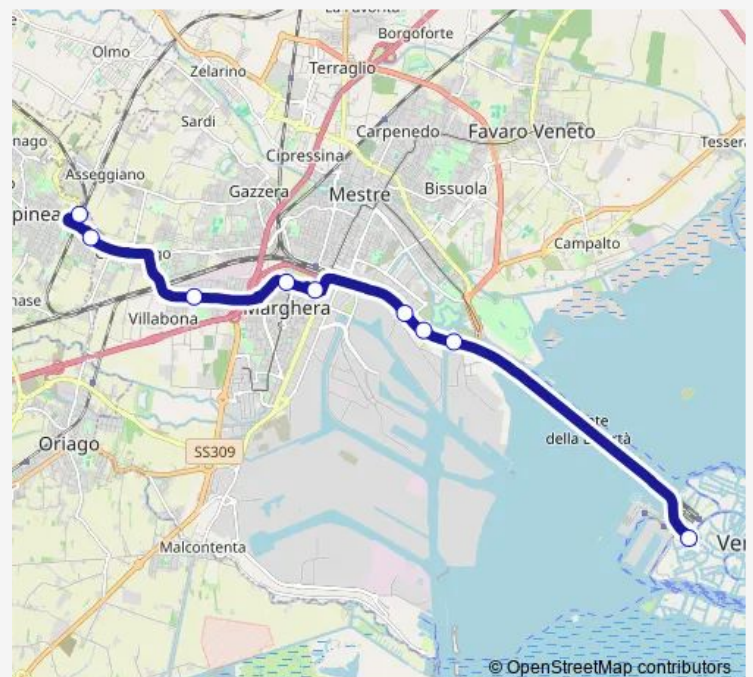

Bus 7DE Venezia - Sfmr Spinea[Go to website](#)**Direction**

Venezia — Sfmr Spinea

9 stops

[Open route schedule](#)

Venezia

Liberta' Righi

Liberta' Porto Marghera

Liberta' Fincantieri

Durando Bellinato

Paolucci Longhena

Trieste Catene

Spinea Giorgione

Sfmr Spinea

Route schedule

Venezia — Sfmr Spinea

Monday 06:50-07:05

Tuesday 06:50-07:05

Wednesday 06:50-07:05

Thursday 06:50-07:05

Friday 06:50-07:05

Saturday —

Sunday —

Route info

Direction: Venezia

Stops: 9

Trip Duration: 0 hour 20 min

7DE — Venezia - Sfmr Spinea

BusMaps

7DE Bus time schedules and route maps are available in an offline PDF at busmaps.com. Use the busmaps.com website to see live bus times, train schedule or subway schedule, and step-by-step directions for all public transit in Venice