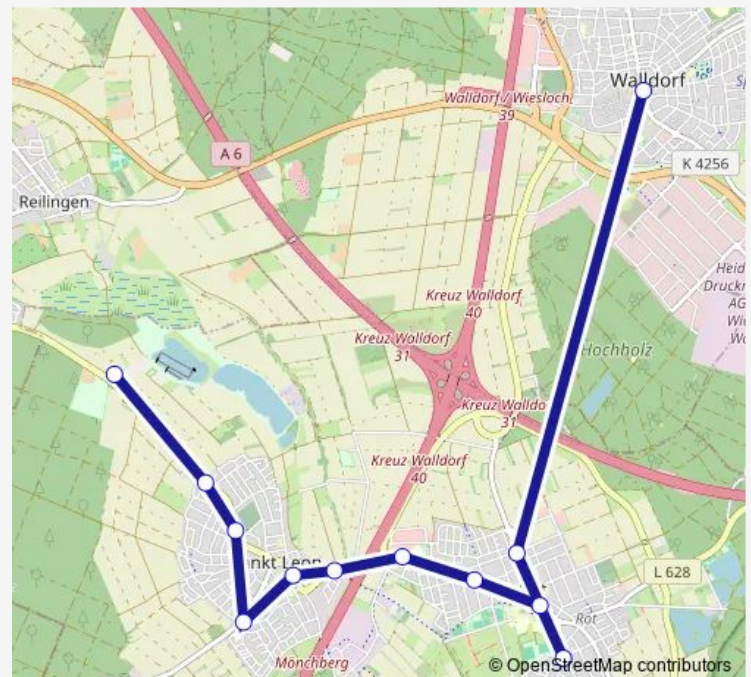

Friday —

Saturday —

Sunday 11:10-01:30⁺¹

Route info

Direction: St. Leon-Rot, See

Stops: 12

Trip Duration: 0 hour 21 min

7929

BusMaps

Direction

Walldorf, Drehscheibe — St. Leon-Rot, See

12 stops

[Open route schedule](#)

Walldorf, Drehscheibe

Rot, Walldorfer Straße

Rot, Ipflerplatz

St. Leon-Rot, See

Route schedule

Walldorf, Drehscheibe — St. Leon-Rot, See

Monday	21:25-00:55 ⁺¹
Tuesday	21:25-00:55 ⁺¹
Wednesday	21:25-00:55 ⁺¹
Thursday	21:25-00:55 ⁺¹
Friday	—
Saturday	—
Sunday	17:55-00:55 ⁺¹

Route info

Direction: Walldorf, Drehscheibe

Stops: 12

Trip Duration: 0 hour 18 min

7929 Bus time schedules and route maps are available in an offline PDF at busmaps.com. Use the busmaps.com website to see live bus times, train schedule or subway schedule, and step-by-step directions for all public transit in Sankt Leon-Rot