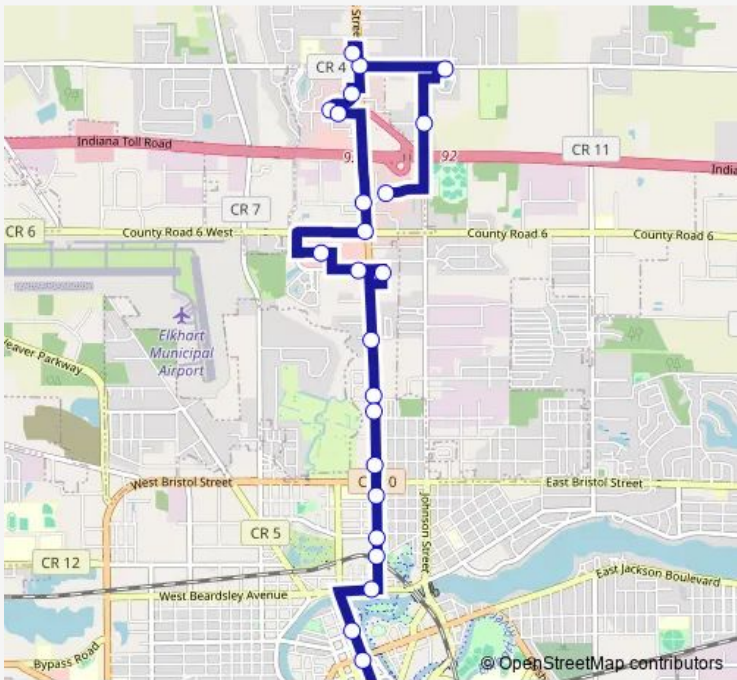

Bus 33-Blue North Pointe

[Go to website](#)

Direction
 Menards on Windsor — Transfer Center
 24 stops
[Open route schedule](#)

- Menards on Windsor
- Rogers & Johnson
- North Lake Apartments
- CR 4 & Cassopolis
- Martin's at North Pointe
- David & Plaza
- Northview & North Pointe
- Northpointe & Northview
- Cassopolis & Windsor
- Cassopolis & CR 6
- Walmart at CR 6
- Emerson & Cassopolis
- Meijer in Elkhart
- Cassopolis & South
- Cassopolis & Country Club
- Cassopolis & Woodlawn
- Cassopolis & Sunset
- Cassopolis & Orange
- Cassopolis & Simonton
- Cassopolis & Baldwin
- Beardsley & Cassopolis

Route schedule
 Menards on Windsor — Transfer Center

Monday	05:20-18:20
Tuesday	05:20-18:20
Wednesday	05:20-18:20
Thursday	05:20-18:20
Friday	05:20-18:20
Saturday	06:20-18:20
Sunday	—

Route info
 Direction: Menards on Windsor
 Stops: 24
 Trip Duration: 0 hour 35 min

33-Blue — North Pointe **BusMaps**

Main & Washington

Main & Jackson

Transfer Center

Direction

Transfer Center — Menards on Windsor

24 stops

[Open route schedule](#)

Sunday —

Route info

Direction: Transfer Center

Stops: 24

Trip Duration: 0 hour 20 min

33-Blue Bus time schedules and route maps are available in an offline PDF at busmaps.com. Use the busmaps.com website to see live bus times, train schedule or subway schedule, and step-by-step directions for all public transit in Goshen