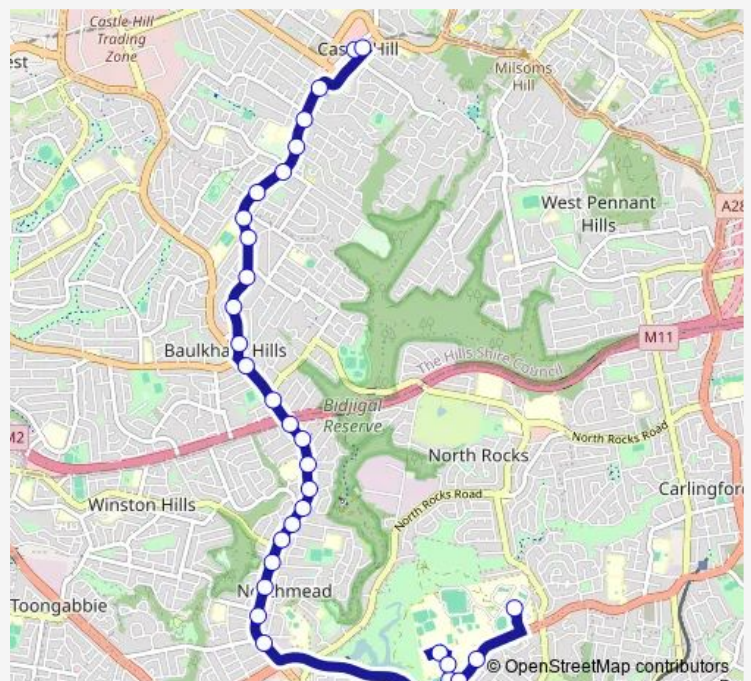

Windsor Rd After Mary St

Route schedule

Castle Hill Station, Old Northern Rd, Stand B — The King's School Reception, School Grounds

Monday 07:25

Tuesday 07:25

Wednesday 07:25

Thursday 07:25

Friday 07:25

Saturday —

Sunday —

Route info

Direction: Castle Hill Station, Old Northern Rd, Stand B

Stops: 32

Trip Duration: 0 hour 37 min

3133 — Castle Hill Station to The King's School

Windsor Rd At Anderson Rd

Windsor Rd Before Martha Av

Windsor Rd After Fletcher St

Windsor Rd After Campbell St

Redeemer Baptist School, Pennant Hills Rd

Redeemer Baptist School, Masons Dr

Tara Anglican School For Girls, Denistone Rd