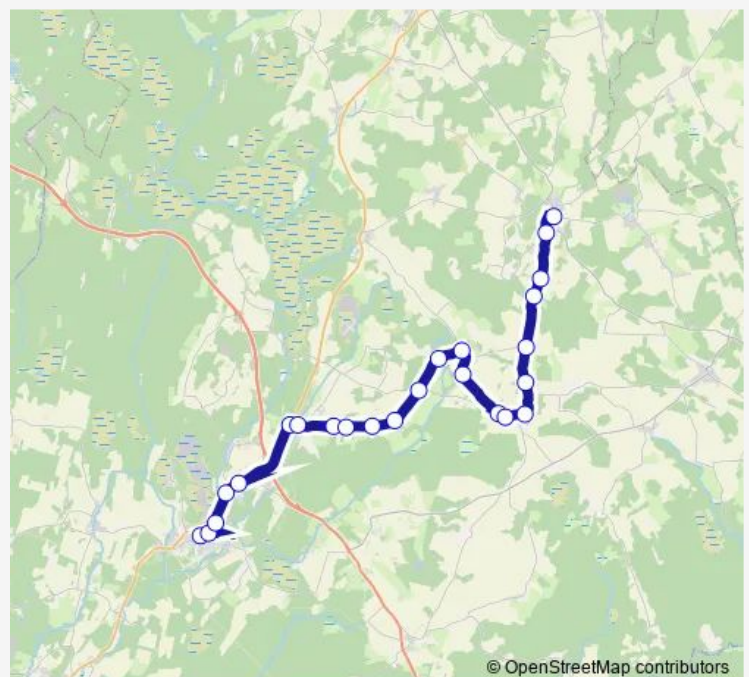

Thursday —

Friday —

Saturday 06:35

Sunday —

Route info

Direction: Paide bussijaam 2

Stops: 24

Trip Duration: 0 hour 50 min