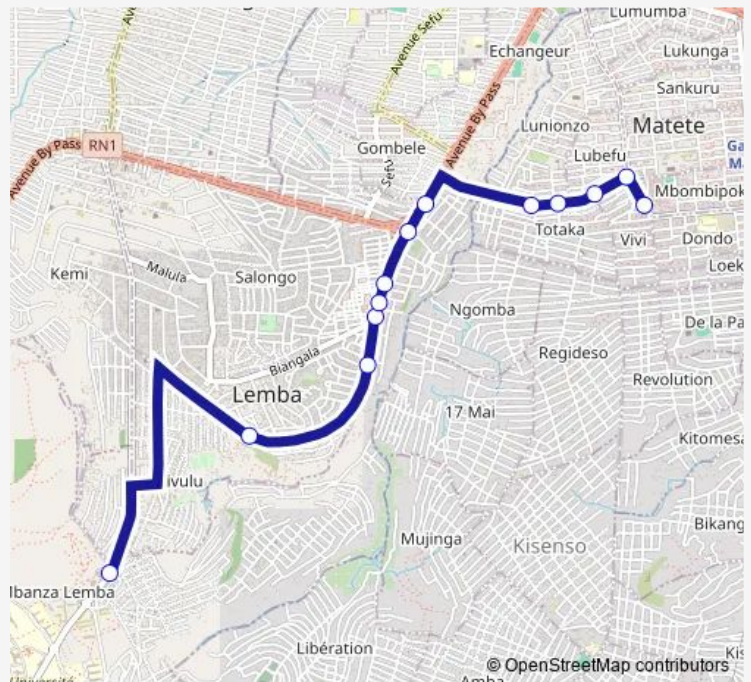

Inconnu

Inconnu

Inconnu

Route schedule

Inconnu — Inconnu

Monday 15:36

Tuesday 15:36

Wednesday 15:36

Thursday 15:36

Friday 15:36

Saturday —

Sunday —

Route info

Direction: Inconnu

Stops: 13

Trip Duration: 0 hour 35 min

■ Intendance Unikin_ TO _ Matete

Direction

Inconnu — Inconnu

2 stops

[Open route schedule](#)

Inconnu

Inconnu

Route schedule

Inconnu — Inconnu

Monday	16:25
Tuesday	16:25
Wednesday	16:25
Thursday	16:25
Friday	16:25
Saturday	—
Sunday	—

Route info

Direction: Inconnu

Stops: 2

Trip Duration: 0 hour 21 min

Bus time schedules and route maps are available in an offline PDF at busmaps.com. Use the busmaps.com website to see live bus times, train schedule or subway schedule, and step-by-step directions for all public transit in Kinshasa