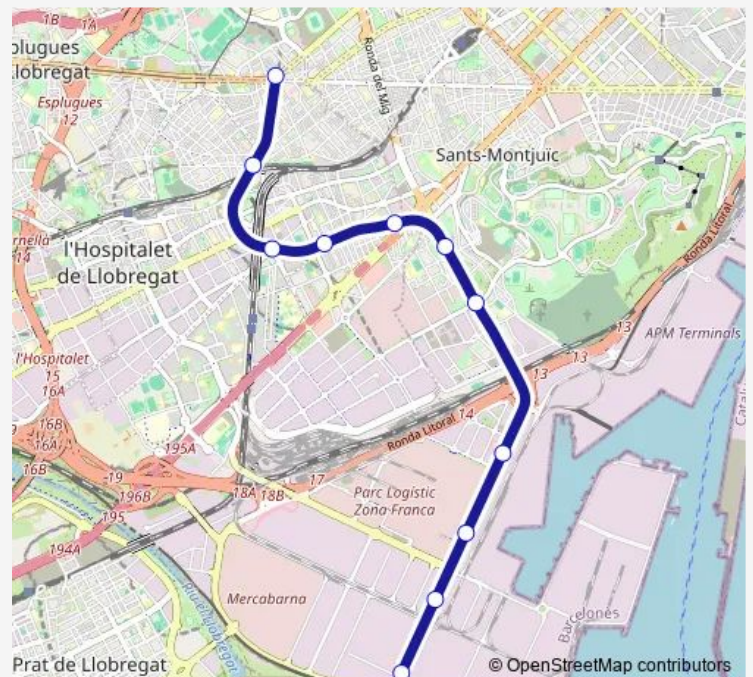

**Route info**

Direction: Collblanc

Stops: 11

Trip Duration: 0 hour 20 min

L10S — ZAL | Riu Vell - Collblanc