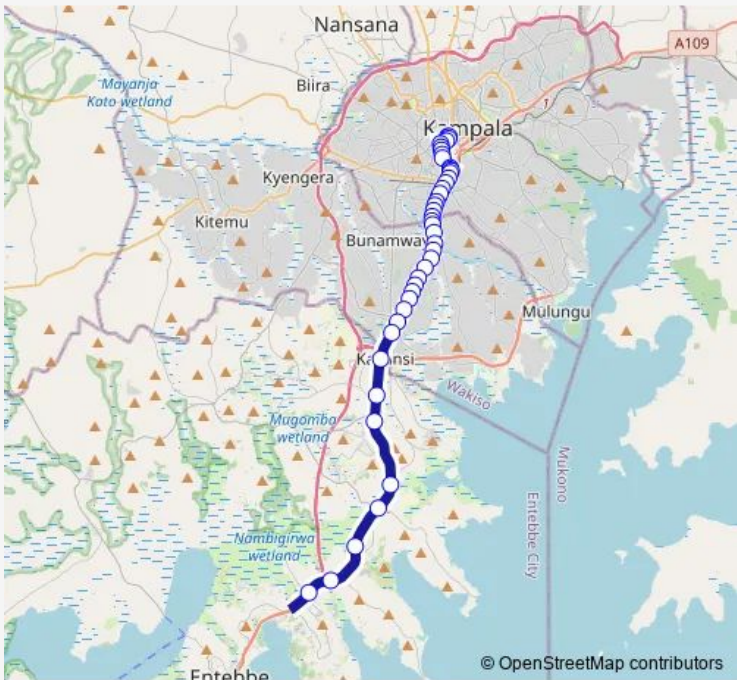

Bus IC069 Abayita Ababiri-New Taxi Park

[Go to website](#)

Direction
 New Taxi Park - Kk Trust Hotel — Nkumba University
 44 stops
[Open route schedule](#)

- New Taxi Park - Kk Trust Hotel
- New Taxi Park - Blue Room
- Kisenyi Bus Terminal (Kafumbe Mukasa Rd)
- Kisenyi Taxi Park (Kafumbe Mukasa Rd)
- Kobil (Kisenyi - Mwanga li Rd)
- Kisenyi Health Center
- Tawhid Islamic Primary School
- Faith Primary School
- Lubiri High School
- Lucky Complex (Luriri Ring Rd)
- Lubiri Ring Rd - Kayemba Rd Jct
- White Nile
- Glory Church
- Kibuye Roundabout
- Kobil (Kibuye)
- Total (Najjanankumbi)
- Ulga (Najjanankumbi)
- Shell (Najjanankumbi)
- Super Oil (Najjanankumbi)
- Stella - Najjanankumbi
- Najjanankumbi - Zabba Supermarket

Route schedule
 New Taxi Park - Kk Trust Hotel — Nkumba University

Monday	06:30-19:00
Tuesday	06:30-19:00
Wednesday	06:30-19:00
Thursday	06:30-19:00
Friday	06:30-19:00
Saturday	06:30-19:00
Sunday	06:30-19:00

Route info
 Direction: New Taxi Park - Kk Trust Hotel
 Stops: 44
 Trip Duration: 1 hour 29 min

■ IC069 — Abayita Ababiri-New Taxi Park **BusMaps**

Mk Clinic - Najja Nankumbi

Freedom City Shopping Centre

Namasuba Sign Post