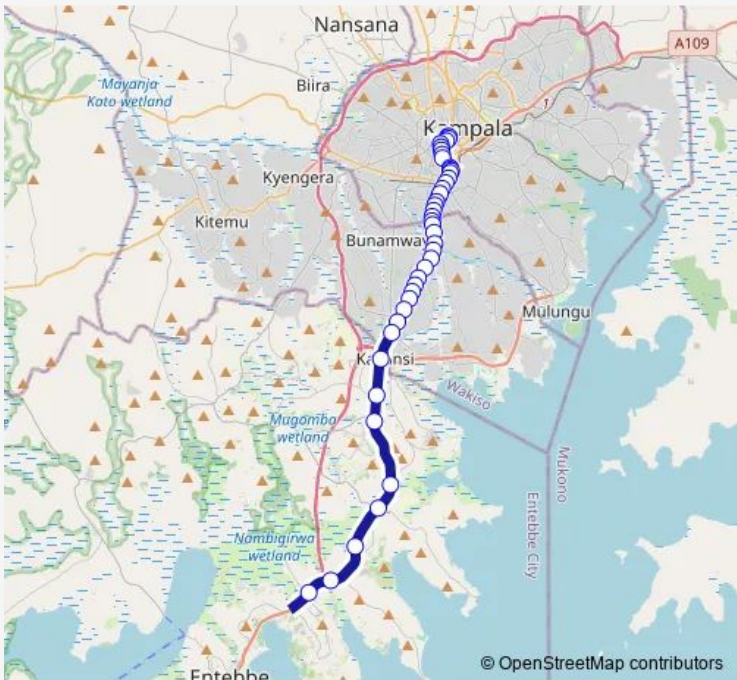

Bus Ic069 Abayita Ababiri-New Taxi Park

[Go to website](#)

Direction
 New Taxi Park - Kk Trust Hotel — Nkumba University
 44 stops
[Open route schedule](#)

- New Taxi Park - Kk Trust Hotel
- New Taxi Park - Blue Room
- Kisenyi Bus Terminal (Kafumbe Mukasa Rd)
- Kisenyi Taxi Park (Kafumbe Mukasa Rd)
- Kobil (Kisenyi - Mwanga li Rd)
- Kisenyi Health Center
- Tawhid Islamic Primary School
- Faith Primary School
- Lubiri High School
- Lucky Complex (Luriri Ring Rd)
- Lubiri Ring Rd - Kayemba Rd Jct
- White Nile
- Glory Church
- Kibuye Roundabout
- Kobil (Kibuye)
- Total (Najjanankumbi)
- Ulga (Najjanankumbi)
- Shell (Najjanankumbi)
- Super Oil (Najjanankumbi)
- Stella - Najjanankumbi
- Najjanankumbi - Zabba Supermarket

Route schedule
 New Taxi Park - Kk Trust Hotel — Nkumba University

Monday	06:30-19:00
Tuesday	06:30-19:00
Wednesday	06:30-19:00
Thursday	06:30-19:00
Friday	06:30-19:00
Saturday	06:30-19:00
Sunday	06:30-19:00

Route info
 Direction: New Taxi Park - Kk Trust Hotel
 Stops: 44
 Trip Duration: 1 hour 18 min

Ic069 — Abayita Ababiri-New Taxi Park **BusMaps**

Mk Clinic - Najja Nankumbi

Freedom City Shopping Centre

Namasuba Sign Post