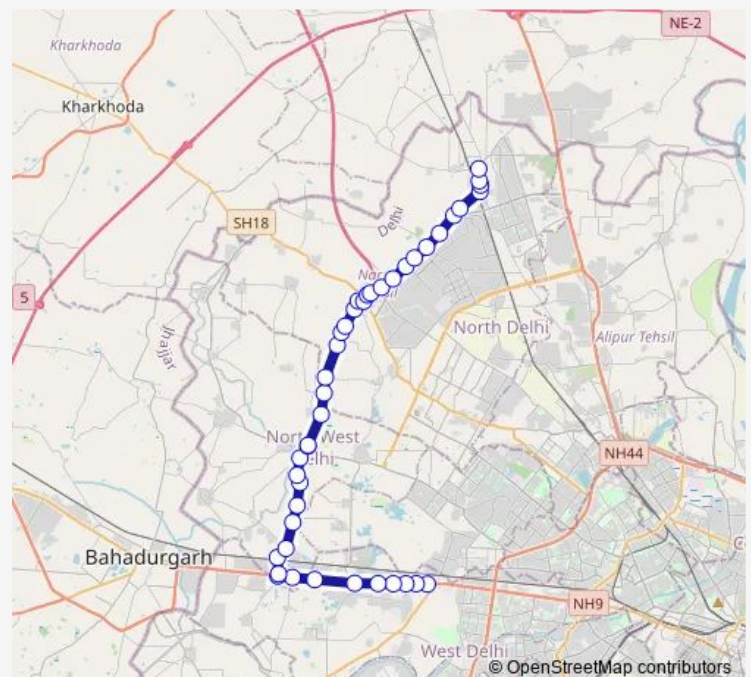

Kanjhawla School

Chandpur Kalan Crossing

Chandpur Khurd

Route schedule

Nangloi Metro Station — Narela Terminal

Monday 05:25-19:35

Tuesday 05:25-19:35

Wednesday 05:25-19:35

Thursday 05:25-19:35

Friday 05:25-19:35

Saturday 05:25-19:35

Sunday 05:25-19:35

Route info

Direction: Nangloi Metro Station

Stops: 42

Trip Duration: 1 hour 55 min