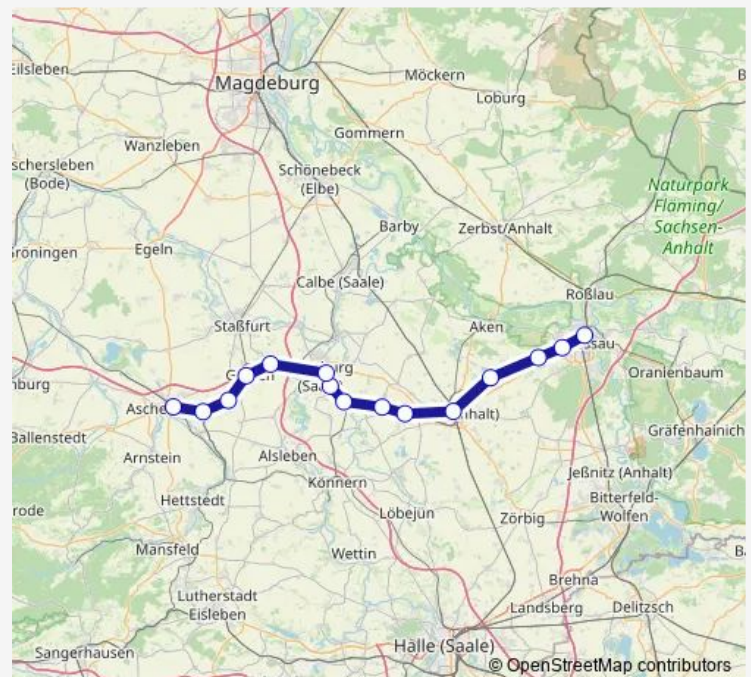

Rail RB 50

[Go to website](#)

Direction

Aschersleben — Dessau Hbf

15 stops

[Open route schedule](#)

Aschersleben

Schierstedt

Köthen

Elsnigk (Anhalt)

Dessau-Mosigkau

Dessau-Alten

Dessau Hbf

Route schedule

Aschersleben — Dessau Hbf

Monday 04:21-21:45

Tuesday 04:21-21:45

Wednesday 04:21-21:45

Thursday 04:21-21:45

Friday 04:21-21:45

Saturday 04:21-21:45

Sunday 04:21-21:45

Route info

Direction: Aschersleben

Stops: 15

Trip Duration: 1 hour 7 min

■ RB 50

BusMaps

Direction

Dessau Hbf — Aschersleben

15 stops

[Open route schedule](#)