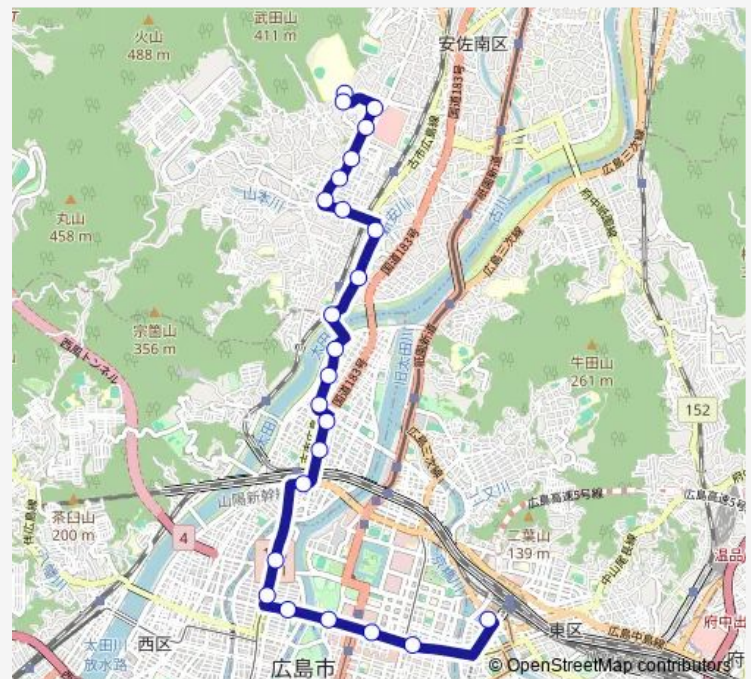

Thursday 08:05-09:15

Friday 08:05-09:15

Saturday —

Sunday —

Route info

Direction: 経済大学正門前

Stops: 24

Trip Duration: 0 hour 36 min