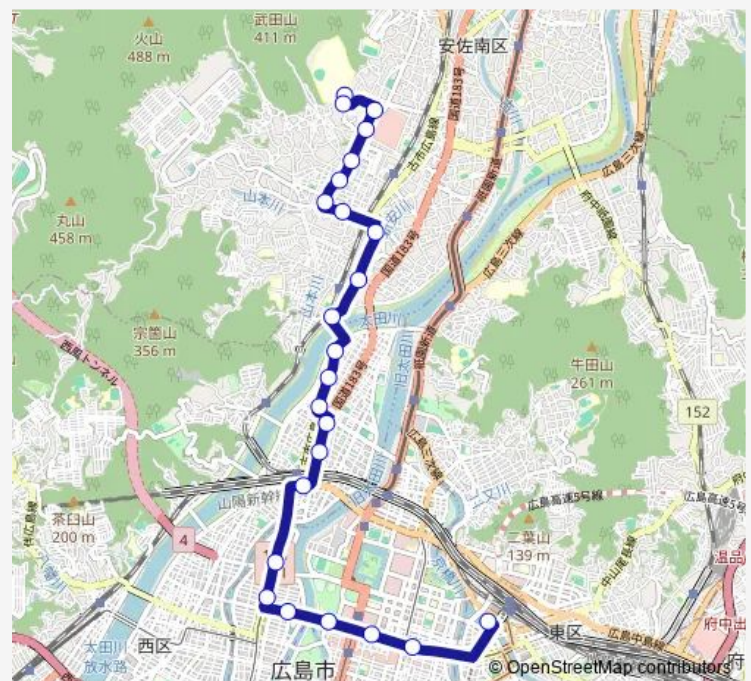

Thursday 08:05-09:15

Friday 08:05-09:15

Saturday —

Sunday —

Route info

Direction: 経済大学正門前

Stops: 24

Trip Duration: 0 hour 36 min