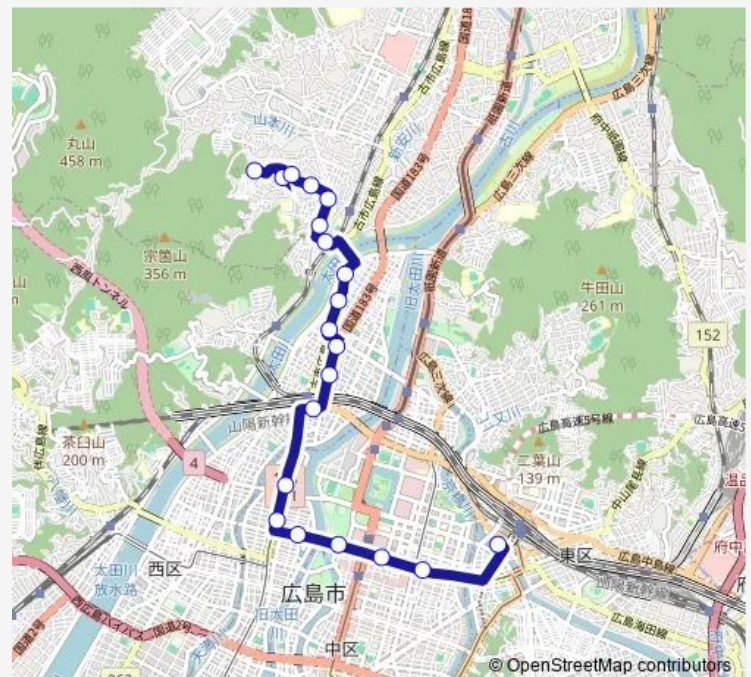

Friday 08:57-21:10

Saturday 08:57-20:20

Sunday 08:57-18:40

Route info

Direction: 祇園が丘

Stops: 20

Trip Duration: 0 hour 31 min

■ 71h — 平原線