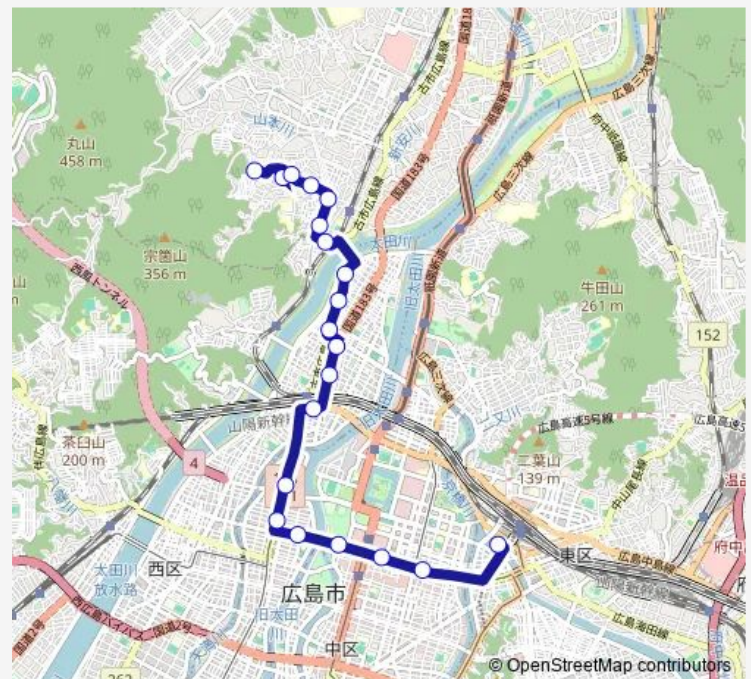

Friday 08:57-21:10

Saturday 08:57-20:20

Sunday 08:57-18:40

Route info

Direction: 祇園が丘

Stops: 20

Trip Duration: 0 hour 31 min

■ 71H — 平原線