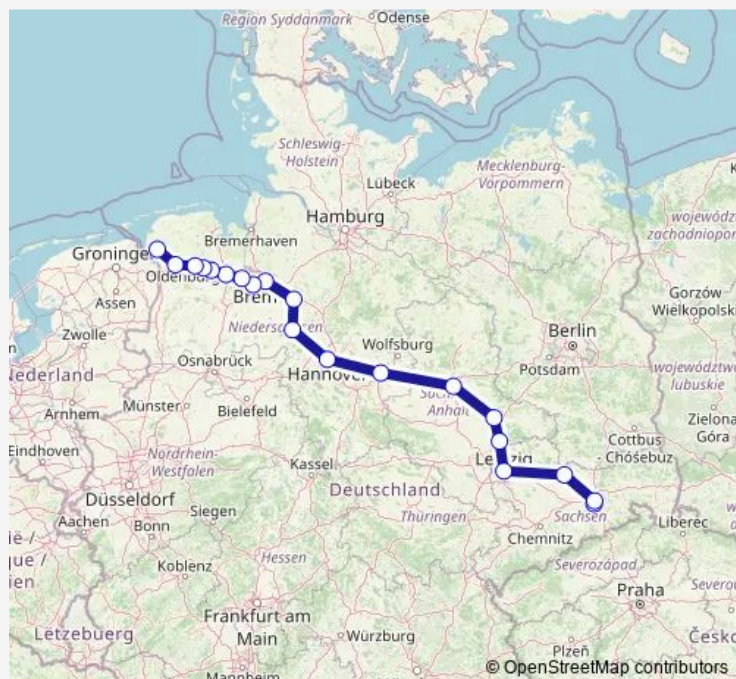

Halle(Saale)Hbf

Köthen

Magdeburg Hbf

Braunschweig Hbf

Hannover Hbf

Nienburg(Weser)

Verden(Aller)

Bremen Hbf

Dresden Hbf — Emden Hbf

Monday 14:52

Tuesday —

Wednesday —

Thursday —

Friday —

Saturday —

Sunday 14:52

Route info

Direction: Dresden Hbf

Stops: 17

Trip Duration: 7 hour 0 min

■ IC 1934

Direction

Dresden Hbf — Emden Hbf

20 stops

[Open route schedule](#)

Dresden Hbf

Dresden-Neustadt

Riesa

Leipzig Hbf

Bitterfeld

Dessau Hbf

Magdeburg Hbf