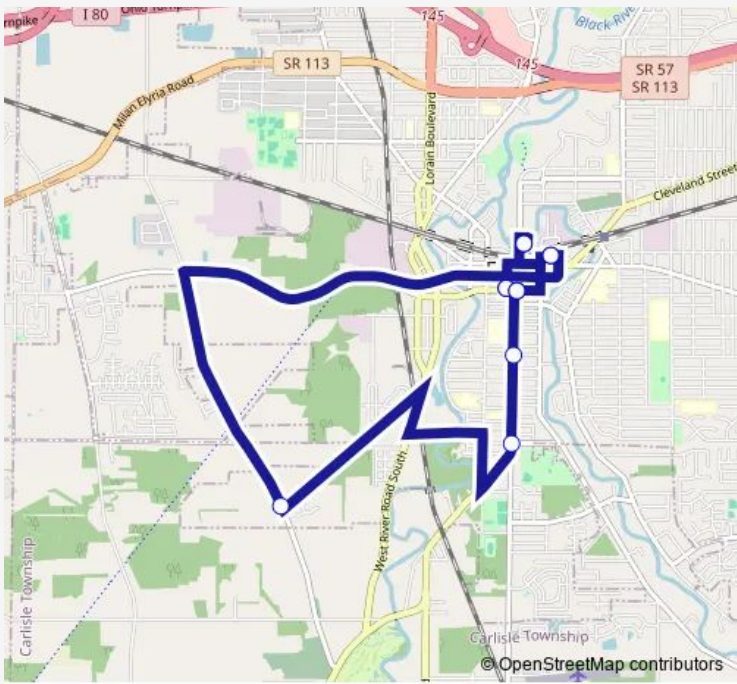

**Bus Downtown Elyria Loop**

[Go to website](#)

**Direction**  
 Lorain County Transportation / Community Center — Lorain County Transportation / Community Center  
 12 stops  
[Open route schedule](#)

- Lorain County Transportation / Community Center
- City of Elyria Parking Lot (Washington Avenue)
- Lorain County Justice Center
- Lorain County Administration Building
- City of Elyria Parking Lot (Washington Avenue)
- Lorain County Justice Center
- Lorain County Administration Building
- Murray Ridge Road
- Middle Avenue / 16th Street
- Middle Avenue / 8th Street
- Lorain County Administration Building
- Lorain County Transportation / Community Center

**Route info**  
 Direction: Lorain County Transportation / Community Center  
 Stops: 12  
 Trip Duration: 0 hour 33 min

**Direction**

City of Elyria Parking Lot (Washington Avenue) — Lorain County Transportation / Community Center

Direction: City of Elyria Parking Lot (Washington Avenue)

Stops: 9

Trip Duration: 0 hour 20 min

### Route info

Direction: Lorain County Port Authority Complex

Stops: 8

Trip Duration: 0 hour 17 min

Downtown Bus time schedules and route maps are available in an offline PDF at [busmaps.com](http://busmaps.com). Use the [busmaps.com](http://busmaps.com) website to see live bus times, train schedule or subway schedule, and step-by-step directions for all public transit in Elyria