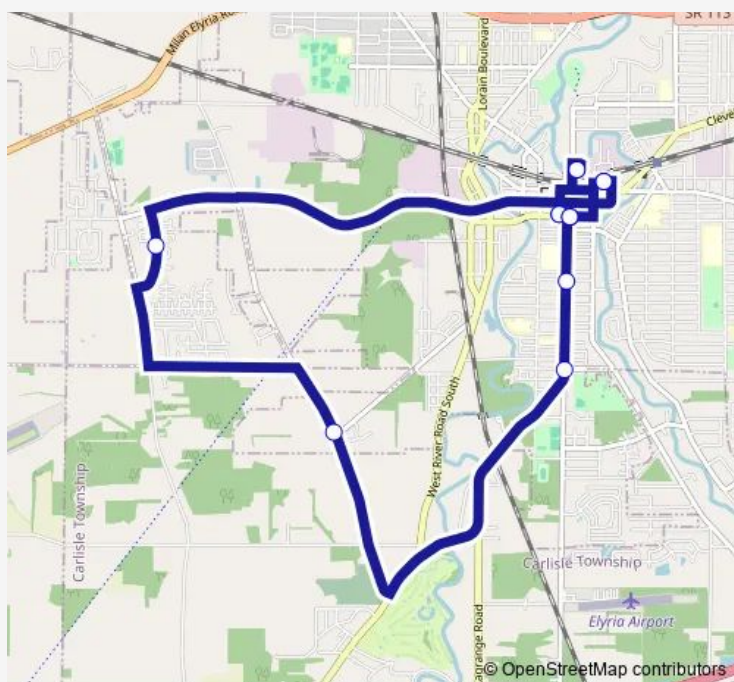

Brunswick Drive

Murray Ridge Road

Middle Avenue / 16th Street

Middle Avenue / 8th Street

Lorain County Administration Building

Lorain County Transportation / Community Center

Route schedule

Lorain County Transportation / Community Center — Lorain County Transportation / Community Center

Monday	07:33-16:57
Tuesday	07:33-16:57
Wednesday	07:33-16:57
Thursday	07:33-16:57
Friday	07:33-16:57
Saturday	—
Sunday	—

Route info

Direction: Lorain County Transportation / Community Center

Stops: 13

Trip Duration: 0 hour 39 min

■ Downtown — Elyria Loop

Direction

Lorain County Justice Center — City of Elyria Parking Lot (Washington Avenue)

10 stops

[Open route schedule](#)

Lorain County Justice Center

Lorain County Administration Building

Direction: City of Elyria Parking Lot (Washington Avenue)

Stops: 9

Trip Duration: 0 hour 20 min

Direction

Lorain County Port Authority Complex — Lorain County Transportation / Community Center

8 stops

[Open route schedule](#)