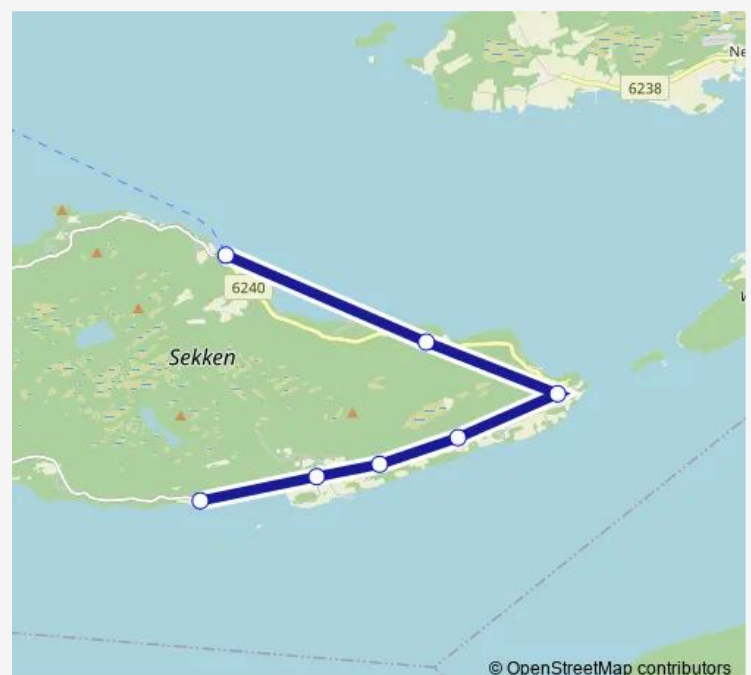

Tuesday 06:10-16:40

Wednesday 06:10-16:40

Thursday 06:10-16:40

Friday 06:10-16:40

Saturday —

Sunday —

Route info

Direction: Sekken kai

Stops: 7

Trip Duration: 0 hour 15 min

■ 720 — Sekken (Sekken kai-Vestadstranda)

Direction

Vestadstranda — Sekken kai

7 stops

[Open route schedule](#)

Vestadstranda