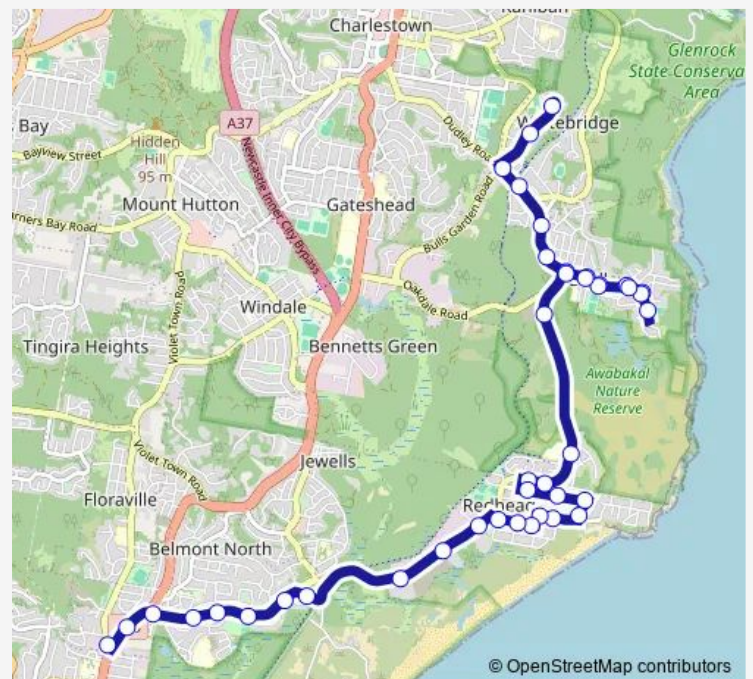

Thursday 15:41

Friday 15:41

Saturday —

Sunday —

Route info

Direction: Whitebridge High School, Lonus Av

Stops: 41

Trip Duration: 0 hour 30 min

Monday 08:13

Tuesday 08:13

Wednesday 08:13

Thursday 08:13

Friday 08:13

Saturday —

Sunday —

Route info

Direction: Belmont Bus Depot, Floraville Rd

Stops: 30

Trip Duration: 0 hour 22 min

Dudley Rd At Yaringa Pl

Dudley Rd Before Station St

Dudley Road Shops, Dudley Rd

Lonus Av After Dudley Rd

Lonus Av At Tumpoa St