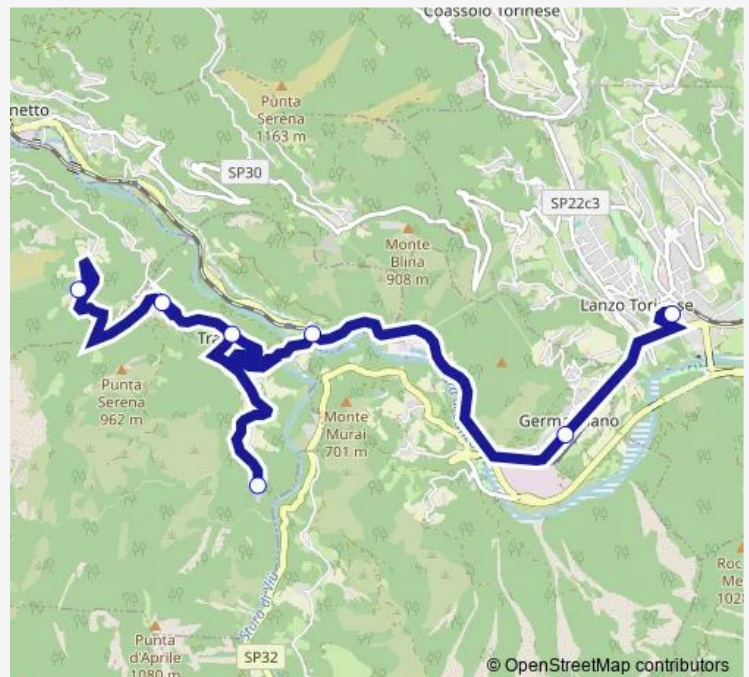

Wednesday 14:30

Thursday 14:30

Friday 14:30

Saturday —

Sunday —

Route info

Direction: LANZO TORINESE - MOVICENTRO

Stops: 7

Trip Duration: 0 hour 30 min

Direction

PUGNETTO — LANZO TORINESE - MOVICENTRO

7 stops

[Open route schedule](#)

PUGNETTO

LUSIANA

FRAZIONE VILLA TRAVES

FRAZIONE TESE TRAVES

TRAVES - BASSO PONTE

GERMAGNANO - STAZIONE F.T.C.

LANZO TORINESE - MOVICENTRO

Route schedule

PUGNETTO — LANZO TORINESE - MOVICENTRO

Monday	06:45
Tuesday	06:45
Wednesday	06:45
Thursday	06:45
Friday	06:45
Saturday	—
Sunday	—