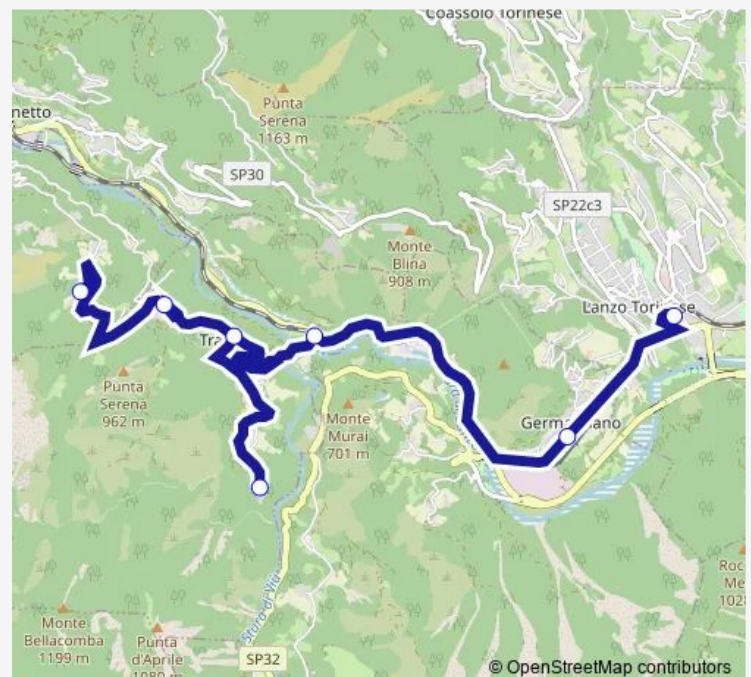

Bus 720 Pugnetto-Traves-Germagnano-Lanzo

[Go to website](#)

Direction

Pugnetto — Lanzo Torinese - Movicentro

7 stops

[Open route schedule](#)

Pugnetto

Lusiana

Frazione Villa Traves

Frazione Tese Traves

Traves - Basso Ponte

Germagnano - Stazione F.T.C.

Lanzo Torinese - Movicentro

Route schedule

Pugnetto — Lanzo Torinese - Movicentro

Monday	06:45
Tuesday	06:45
Wednesday	06:45
Thursday	06:45
Friday	06:45
Saturday	06:45
Sunday	—

Route info

Direction: Pugnetto

Stops: 7

Trip Duration: 0 hour 30 min

720 — Pugnetto-Traves-Germagnano-Lanzo

BusMaps

Direction

Lanzo Torinese - Movicentro — Pugnetto

7 stops

[Open route schedule](#)

Lanzo Torinese - Movicentro

Germagnano - Stazione F.T.C.

Traves - Basso Ponte

Frazione Tese Traves

Frazione Villa Traves

Lusiana