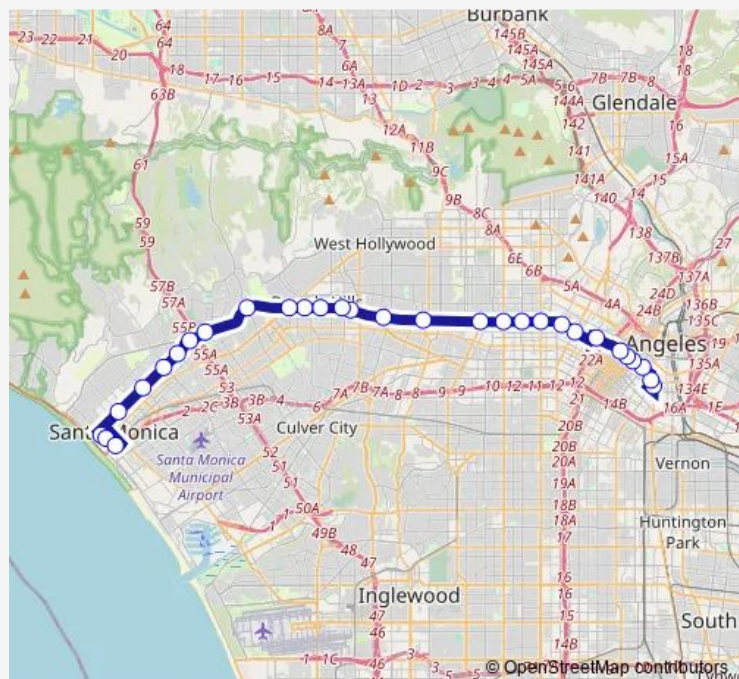

### Route schedule

5th / Colorado — Alameda / 6th Layover

Monday 05:05-01:37<sup>+1</sup>

Tuesday 05:05-01:37<sup>+1</sup>

Wednesday 05:05-01:37<sup>+1</sup>

Thursday 05:05-01:37<sup>+1</sup>

Friday 05:05-01:37<sup>+1</sup>

### Route info

Direction: 5th / Colorado

Stops: 31

Trip Duration: 1 hour 55 min

720 — Metro Rapid Line

Wilshire / Normandie

Wilshire / Vermont

Wilshire / Coronado

Wilshire / Alvarado

6th / Witmer

6th / Grand

6th / Broadway

6th / Main

6th / Central

Alameda / 6th Layover

**Direction**