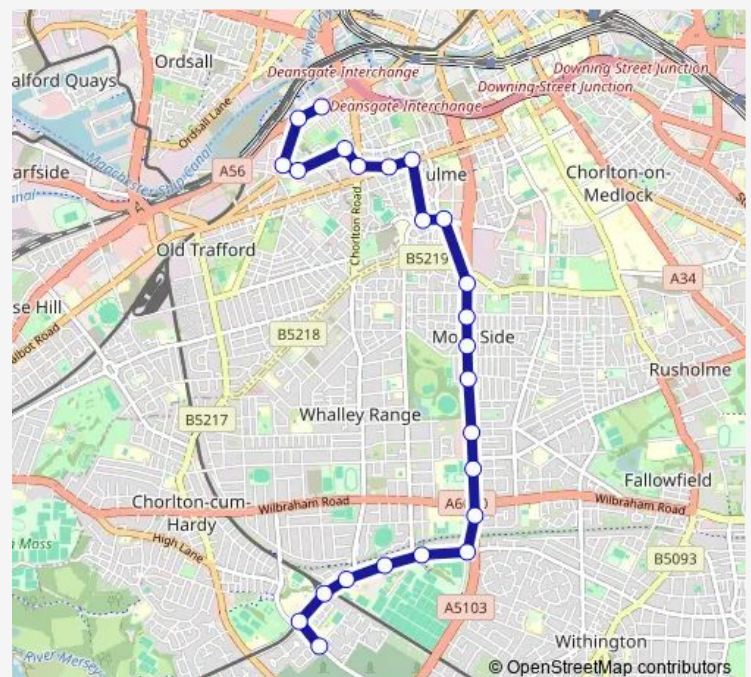

Hough End Centre

CHS South

Regan Avenue

Route schedule

Hulme Hall Road — Arrowfield Road

Monday 08:09

Tuesday 08:09

Wednesday 08:09

720 — Loreto High School - Hulme

Formby Avenue

Arrowfield Road

Direction

Arrowfield Road — Stretford Road

28 stops

[Open route schedule](#)

Arrowfield Road

Arrowfield Road

Princess Road

Nell Lane

Withington Metrolink Stop

Moorgate Avenue

Whitchurch Road

Stirling Avenue

Wilbraham Road

Sunday —

Route info

Direction: Arrowfield Road

Stops: 28

Trip Duration: 0 hour 27 min

Malvern Street

Shawgreen Close

Stretford Road