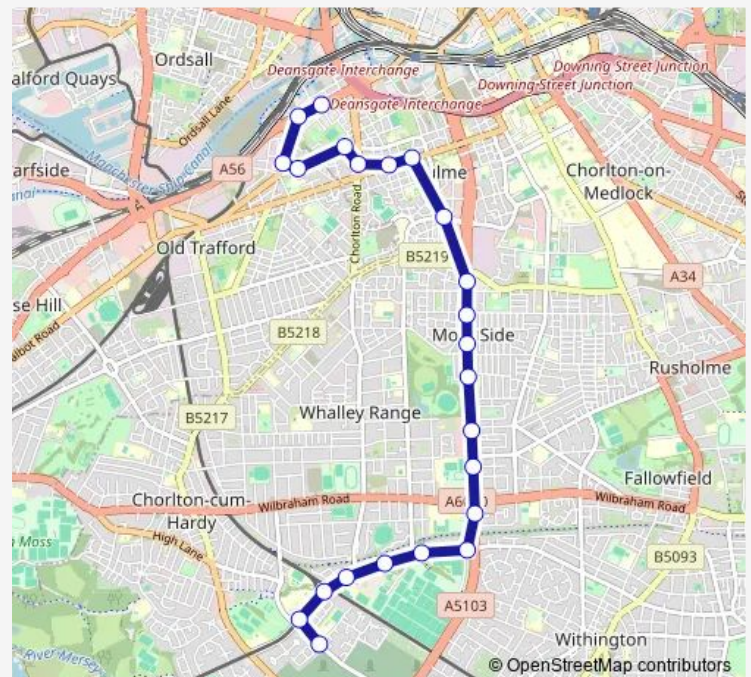

Hough End Centre

CHS South

Regan Avenue

Route schedule

Hulme Hall Road — Arrowfield Road

Monday 08:09

Tuesday 08:09

Wednesday 08:09

720 — Hulme - Loreto High School

Formby Avenue

Arrowfield Road

Direction

Arrowfield Road — Stretford Road

28 stops

[Open route schedule](#)

Arrowfield Road

Arrowfield Road

Princess Road

Nell Lane

Withington Metrolink Stop

Moorgate Avenue

Whitchurch Road

Stirling Avenue

Wilbraham Road

Sunday —

Route info

Direction: Arrowfield Road

Stops: 28

Trip Duration: 0 hour 27 min

Malvern Street

Shawgreen Close

Stretford Road