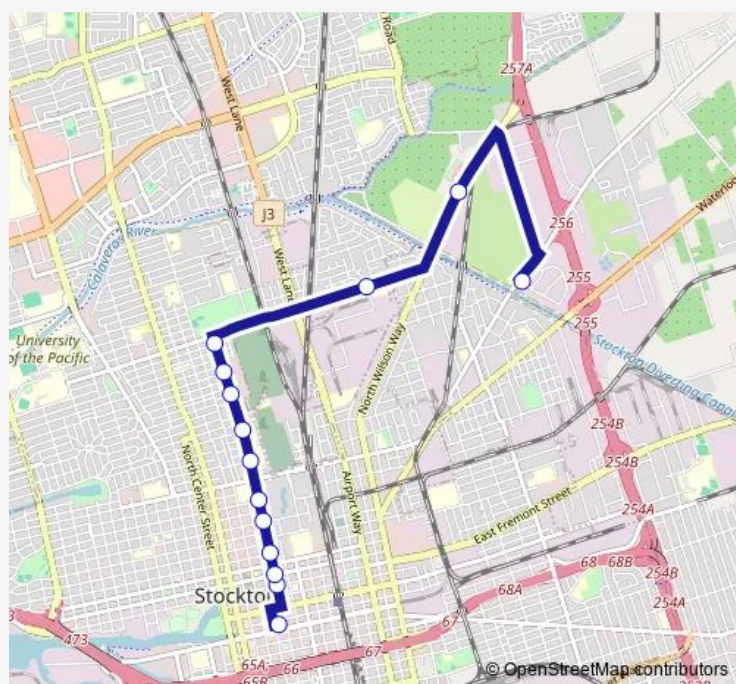

California ST & Arcade ST FS/Nb

California ST & Sonoma AV FS/Nb

Alpine & EL Pinal DR FS Eb

Wilson WY @ Flea Market

Wigwam DR & Cherokee RD FS/Sb

Route schedule

Downtown Transit Center DEP C — Wigwam DR & Cherokee RD FS/Sb

Monday —

Tuesday —

Wednesday —

Thursday —

Friday —

Saturday 09:05-16:15

Sunday 09:05-16:15

Route info

Direction: Downtown Transit Center DEP C

Stops: 14

Trip Duration: 0 hour 27 min

720 — DTC-Wigwam

Direction

Wigwam DR & Cherokee RD FS/Sb — Downtown Transit Center DEP C

13 stops

[Open route schedule](#)

Monday —

Tuesday —

Wednesday —

Thursday —

Friday —

Saturday 09:33-16:43

Sunday 09:33-16:43

Route info