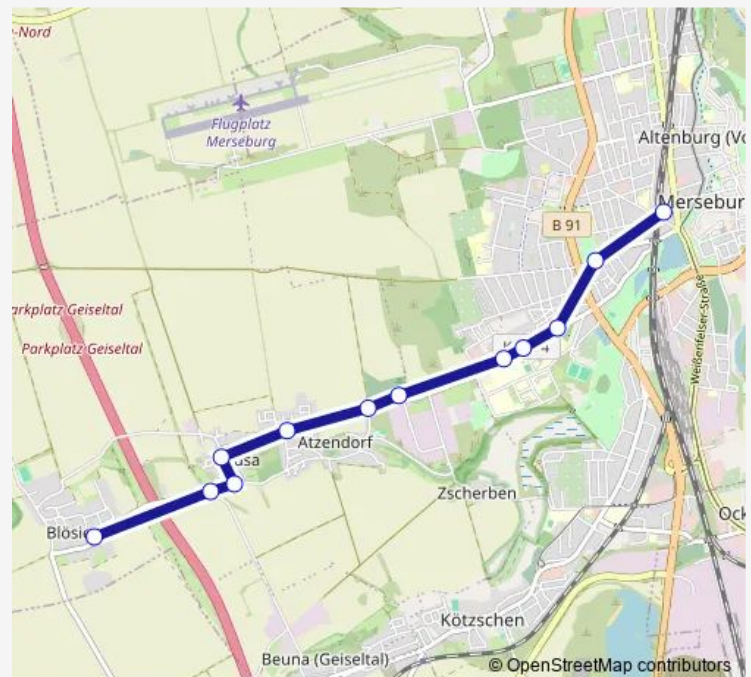

Direction

Merseburg, Zob — Blösien, Bergmannsring

12 stops

[Open route schedule](#)

Merseburg, Zob

Merseburg, Thomas-Müntzer-Park

Merseburg, Geusaer Str.

Merseburg, Hochschule

Route schedule

Merseburg, Zob — Blösien, Bergmannsring

Monday 04:10

Tuesday 04:10

Wednesday 04:10

Thursday 04:10

Friday 04:10

Saturday —

Sunday —

Route info

Direction: Merseburg, Zob

Stops: 12

Trip Duration: 0 hour 15 min

Direction

Merseburg, Zob — Biendorf (Mücheln)

4 stops

Tuesday 16:40

Wednesday 16:40

Thursday 16:40

Friday 16:40

Saturday —

Sunday —

Route info

Direction: Merseburg, Zob