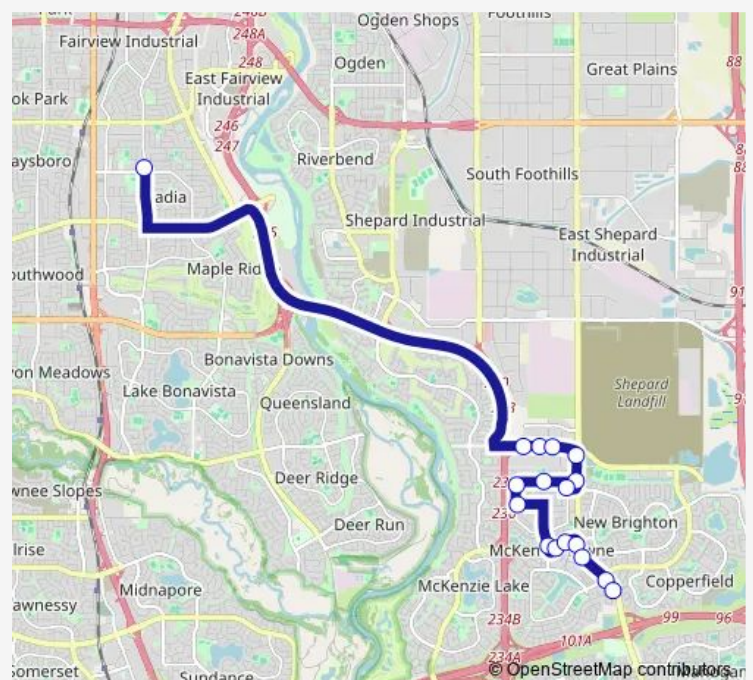

SB 52 ST SE @ Mcivor Bv

SB 52 ST SE @ Copperfield Ga

Route schedule

SB Fairmount DR @ 88 AV Se — SB 52 ST SE @ Cop-
perfield Ga

Monday 15:40

Tuesday 15:40

Wednesday 15:40

Thursday 15:40

Friday 14:15

Saturday —

Sunday —

Route info

Direction: SB Fairmount DR @ 88 AV Se

Stops: 17

Trip Duration: 0 hour 40 min

720 — Beaverbrook/ Prestwick

Direction

NB 52 ST SE @ Copperfield Ga — WB 90 AV SE @ Fairmount DR Se

18 stops

[Open route schedule](#)

NB 52 ST SE @ Copperfield Ga

NB 52 ST SE @ Mcivor Bv

NB 52 ST SE @ McKenzie Towne LI

WB Mckenzie Towne BV @ 52 ST Se

Route schedule

NB 52 ST SE @ Copperfield Ga — WB 90 AV SE @ Fairmount DR Se

Monday 08:15

Tuesday 08:15

Wednesday 08:15

Thursday 08:15

Friday 08:15

Saturday —