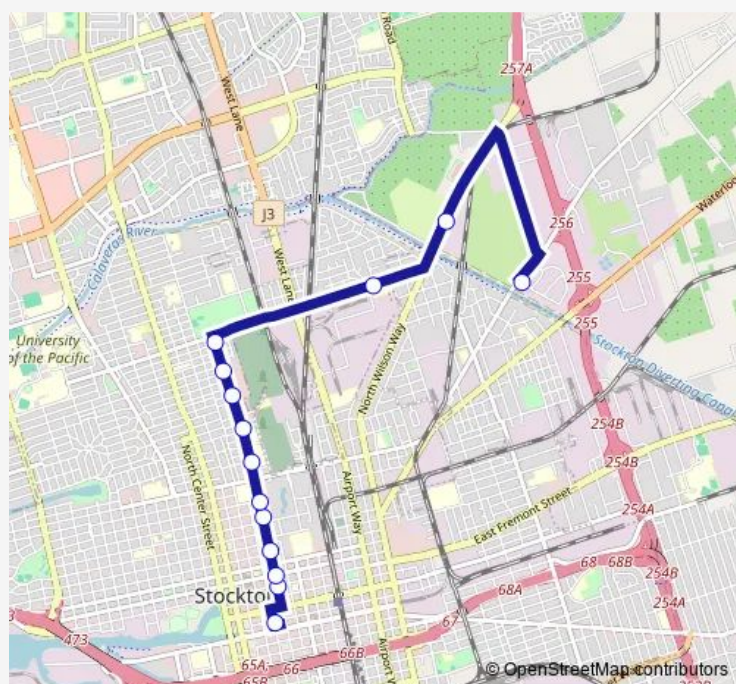

California St & Oak St NS/Nb

California St & Flora St FS/Nb

California St & Magnolia St FS/Nb

California St & Vine FS Northbound

California St & Walnut NS Northbound

California St & Wyandotte St FS/Nb

California St & Geary Mb/Nb

California St & Arcade St FS/Nb

California St & Sonoma Av FS/Nb

Alpine & El Pinal Dr FS Eastbound

Wilson Wy @ Flea Market

Wigwam Dr & Cherokee Rd FS/Sb

Route schedule

Downtown Transit Center Dep C — Wigwam Dr & Cherokee Rd FS/Sb

| | |
|-----------|-------------|
| Monday | — |
| Tuesday | — |
| Wednesday | — |
| Thursday | — |
| Friday | — |
| Saturday | 09:05-16:15 |
| Sunday | 09:05-16:15 |

Route info

Direction: Downtown Transit Center Dep C

Stops: 14

Trip Duration: 0 hour 27 min

720 — Dtc-Wigwam

Direction

Wigwam Dr & Cherokee Rd FS/Sb — Downtown Transit Center Dep C

13 stops

[Open route schedule](#)

Wigwam Dr & Cherokee Rd FS/Sb