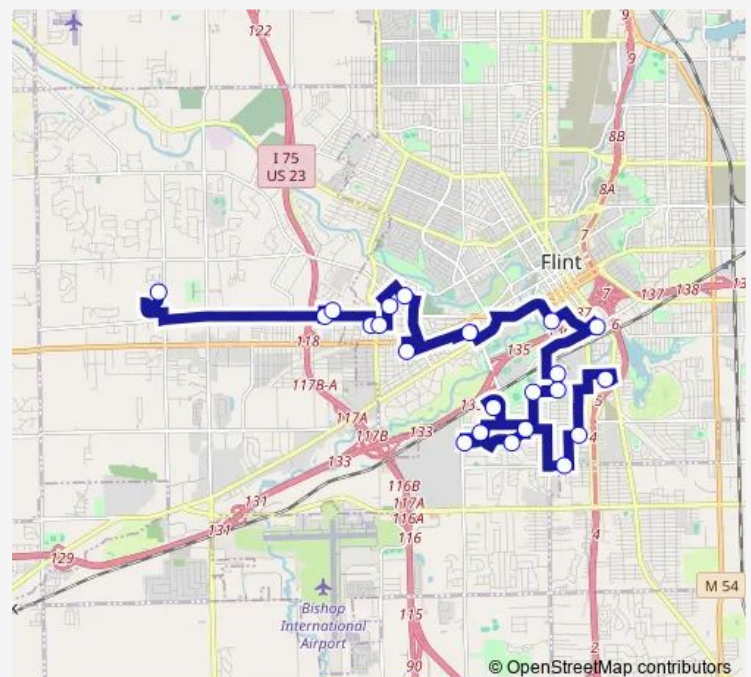

Berrywood Ln & Hargott Ave

W Hemphill Rd & Kings Ln

Euston St & Crawford St

Route schedule

S Dyewood Dr & Dyewood Dr — International Academy

Monday 06:03

Tuesday 06:03

Wednesday 06:03

Thursday 06:03

Friday 06:03

Saturday —

Sunday —

Route info

Direction: S Dyewood Dr & Dyewood Dr

Stops: 22

Trip Duration: 1 hour 32 min

720

BusMaps

Direction

International Academy — S Dyewood Dr & Dyewood Dr

22 stops

[Open route schedule](#)

International Academy

W 12th St & Beach St

Wednesday 15:40

Thursday 15:40

Friday 15:40

Saturday —

Sunday —

Route info

Direction: International Academy

Stops: 22