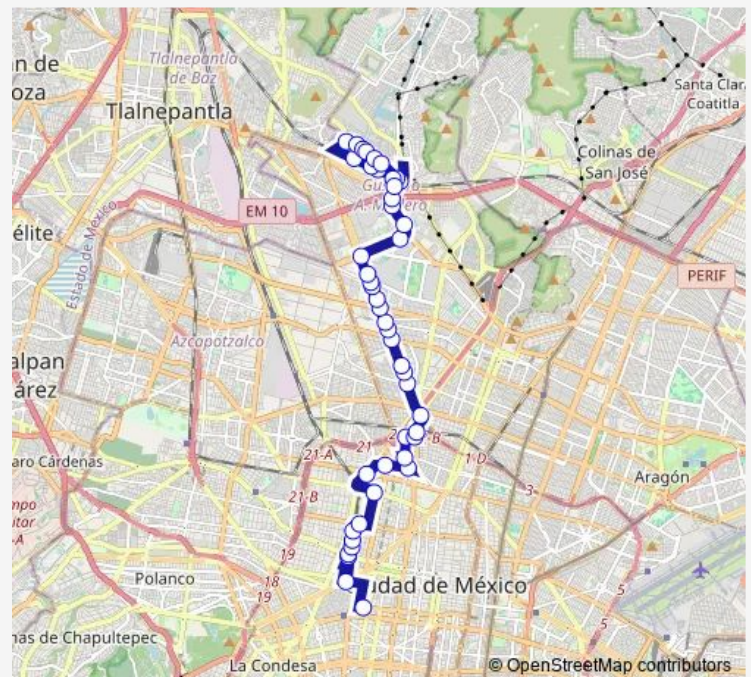

Naucalpan - Ecatepec

Pino Suárez

Montevideo

Route schedule

Base Cerro Gordo — Paradero Politécnico

Monday 00:00

Tuesday 00:00

Wednesday 00:00

Thursday 00:00

Friday 00:00

Saturday 00:00

Sunday 00:00

Route info

Direction: Base Cerro Gordo

Stops: 24

Trip Duration: 0 hour 47 min

Z1 — Zonal 1 Cuauhtemoc

Norte 35

Poniente 146

Paradero Politécnico

Direction

Paradero Politécnico — Morelia

32 stops

[Open route schedule](#)