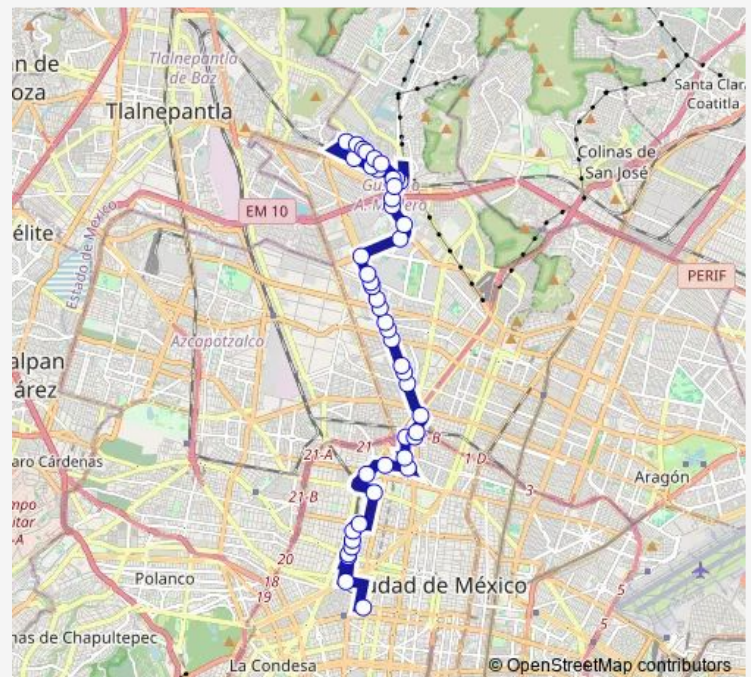

### Route schedule

Base Cerro Gordo — Paradero Politécnico

Monday 00:00

Tuesday 00:00

Wednesday 00:00

Thursday 00:00

Friday 00:00

Saturday 00:00

### Route info

Direction: Base Cerro Gordo

Stops: 24

Trip Duration: 0 hour 47 min

Z1 — Zonal 1 Cuauhtemoc

Norte 35

Poniente 146

Paradero Politécnico