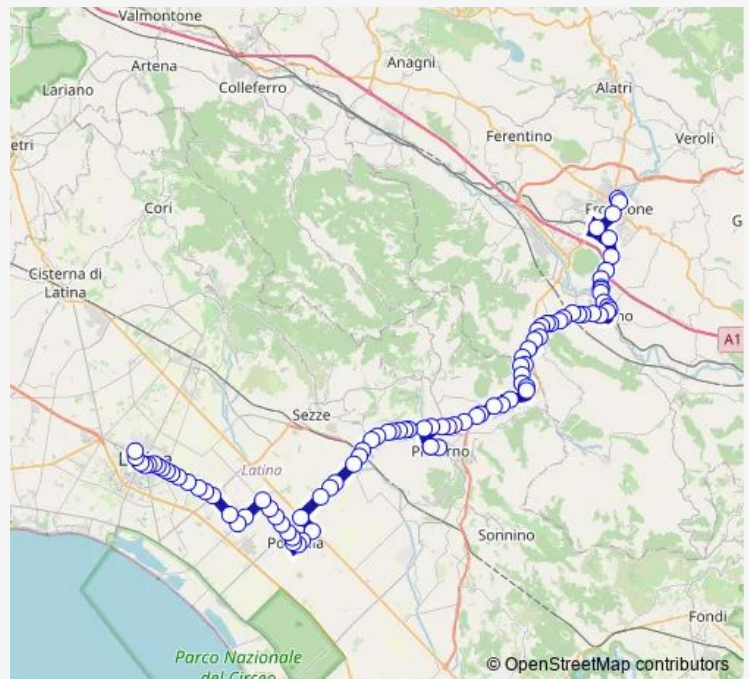

Ceccano | Via Matteotti Str. Asi # f3501

Ceccano | Via Matteotti Via Celletta # f3502

Ceccano | Via Matteotti Via San Giuseppe # f3503

Route schedule

Frosinone | Via Tiburtina Via Lago Maggiore # f3479 — Latina | Terminal Bus # f3092

Monday 06:10-16:45

Tuesday 06:10-16:45

Wednesday 06:10-16:45

Thursday 06:10-16:45

Friday 06:10-16:45

Saturday 06:20-16:45

Sunday —

Route info

Direction: Frosinone | Via Tiburtina Via Lago Maggiore # f3479

Stops: 92

Trip Duration: 2 hour 15 min

Frosinone - Latina # Fr148a

Ceccano | Via Matteotti Via Cava # f3504

Giuliano | Via Ceccano (Km 5) # f3505