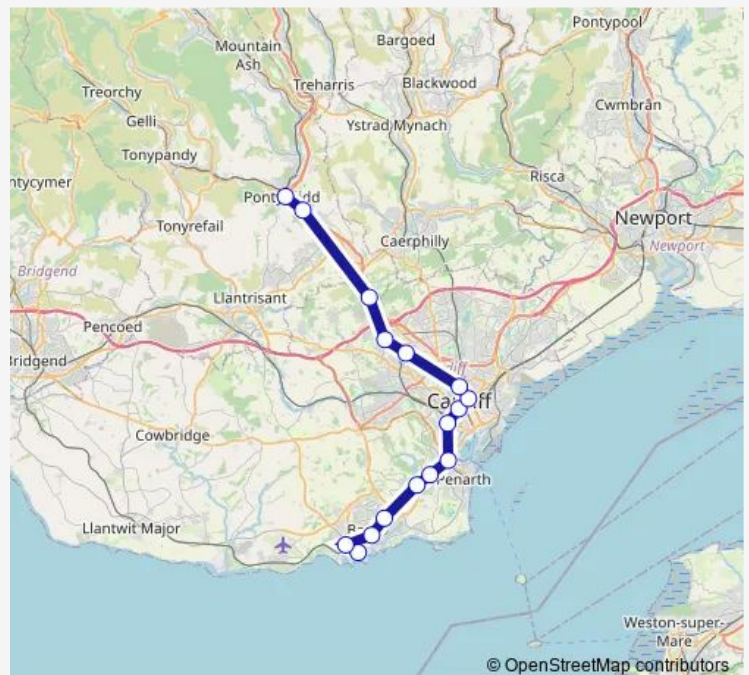

### Route schedule

Barry Island — Pontypridd

Monday —

Tuesday —

Wednesday —

Thursday —

Friday —

Saturday —

### Route info

Direction: Barry Island

Stops: 13

Trip Duration: 1 hour 21 min

■ Aw:Byi->Ppd — AW train service from BYI to Ppd

**Direction**

Barry Island — Pontypridd

16 stops

[Open route schedule](#)

Barry Island

Barry

Barry Docks

Cadoxton

Dinas Powys

Eastbrook

Cogan

## Route schedule

Barry Island — Pontypridd

Monday	18:24
Tuesday	18:24
Wednesday	18:24
Thursday	18:24
Friday	—
Saturday	—
Sunday	18:56