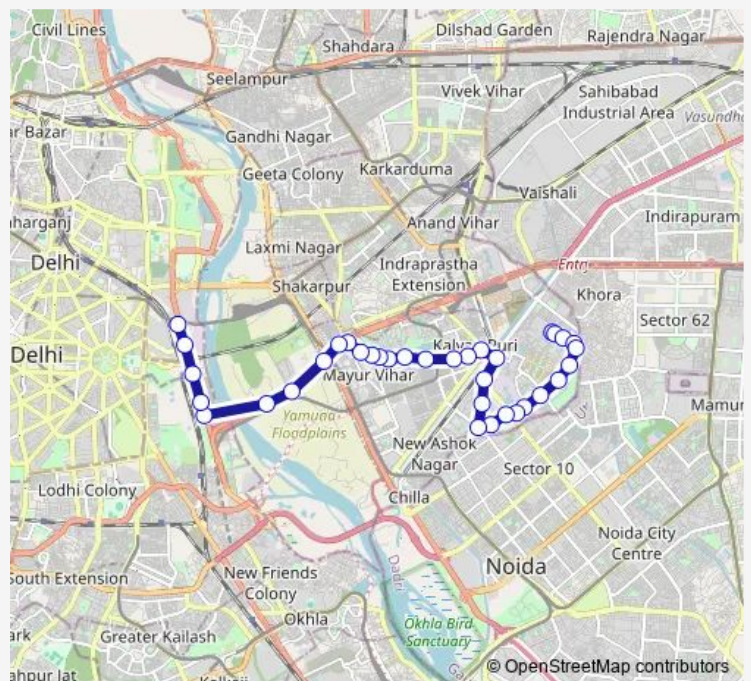

Thursday 11:12-22:14

Friday 11:12-22:14

Saturday 11:12-22:14

Sunday 11:12-22:14

Route info

Direction: Mayur Vihar Phase III (T) Paper Market

Stops: 35

Trip Duration: 0 hour 59 min