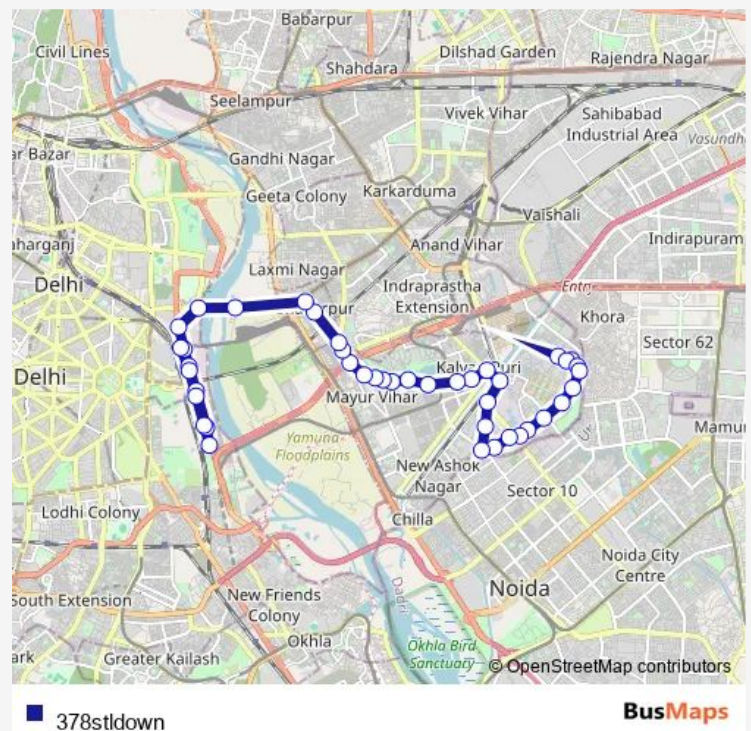

Bus 378stldown

[Go to website](#)

Direction

Mayur Vihar Phase III Terminal / Paper Market — Indraprastha Cluster Depot

42 stops

[Open route schedule](#)

Mayur Vihar Phase III Terminal / Paper Market

Sapera Basti Crossing

Chand Cinema

Trilokpuri 13-Block

Kotla Village

Route schedule

Mayur Vihar Phase III Terminal / Paper Market — Indraprastha Cluster Depot

Monday	11:12-22:14
Tuesday	11:12-22:14
Wednesday	11:12-22:14
Thursday	11:12-22:14
Friday	11:12-22:14
Saturday	11:12-22:14
Sunday	11:12-22:14

Route info

Direction: Mayur Vihar Phase III Terminal / Paper Market

Stops: 42

Trip Duration: 1 hour 16 min

378stldown

BusMaps

ITI Khichiripur

Pocket-5 Mayur Vihar Ph-1