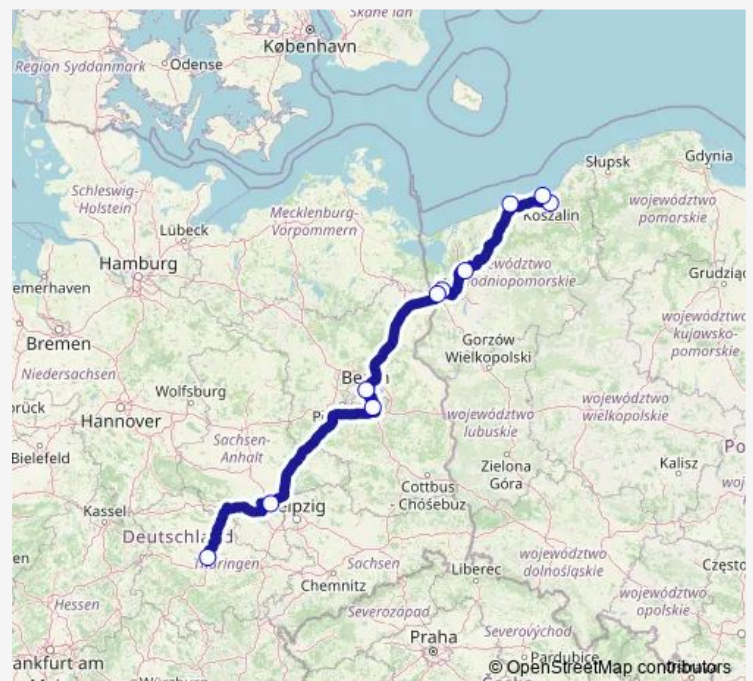

Mielno, Lechitow Street

Kolobrzeg, Bus Station

Szczecin, Airport Goleniow

Szczecin, Bus Station

Warzymice, Osiedle Kresy

Berlin Alexanderplatz

Berlin Airport BER (Berlin Brandenburg), Terminal 1/2

Halle (Saale) central bus station

Saturday 09:00-14:55

Sunday 09:00-14:55

Route info

Direction: Koszalin, Bus Station

Stops: 10

Trip Duration: 9 hour 45 min

Direction

Erfurt central train station (Zob) — Koszalin, Bus Station

10 stops

[Open route schedule](#)

Erfurt central train station (Zob)

Halle (Saale) central bus station

Berlin Airport BER (Berlin Brandenburg), Terminal 1/2

Berlin Alexanderplatz

Warzymice, Osiedle Kresy

Szczecin, Bus Station

Wednesday 02:30-18:25

Thursday 02:30-18:25

Friday 02:30-18:25

Saturday 02:30-18:25

Sunday 02:30-18:25

Route info

Direction: Erfurt central train station (Zob)

Stops: 10