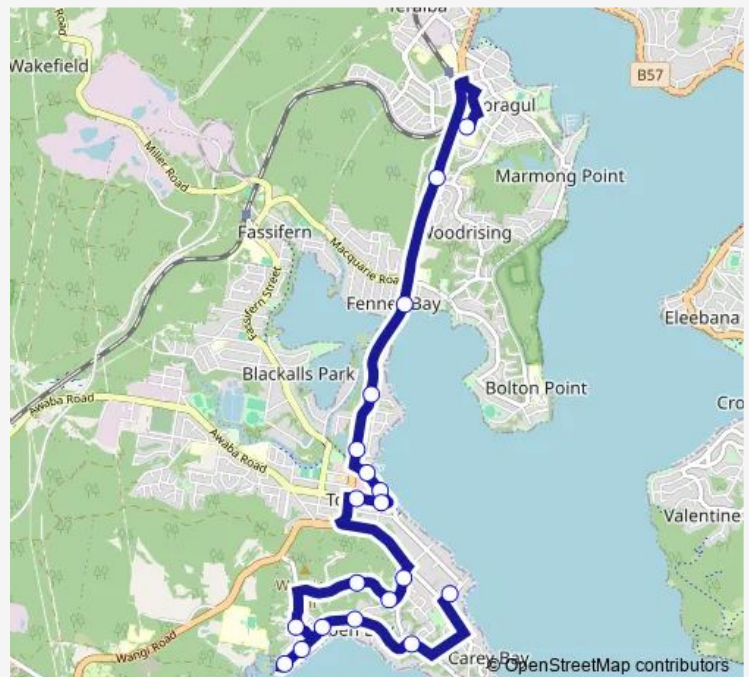

School Bus 6485 St Pauls HS to Fishing Point

[Go to website](#)

**Direction**

St Pauls High School — Ambrose St After Excelsior Pde

19 stops

[Open route schedule](#)

St Pauls High School

Toronto Rd At Enterprise Way (Hail And Ride)

Saturday —

Sunday —

Route info

Direction: St Pauls High School

Stops: 19

Trip Duration: 0 hour 23 min

6485 — St Pauls HS to Fishing Point

6485 School Bus time schedules and route maps are available in an offline PDF at [busmaps.com](https://busmaps.com). Use the [busmaps.com](https://busmaps.com) website to see live bus times, train schedule or subway schedule, and step-by-step directions for all public transit in Newcastle