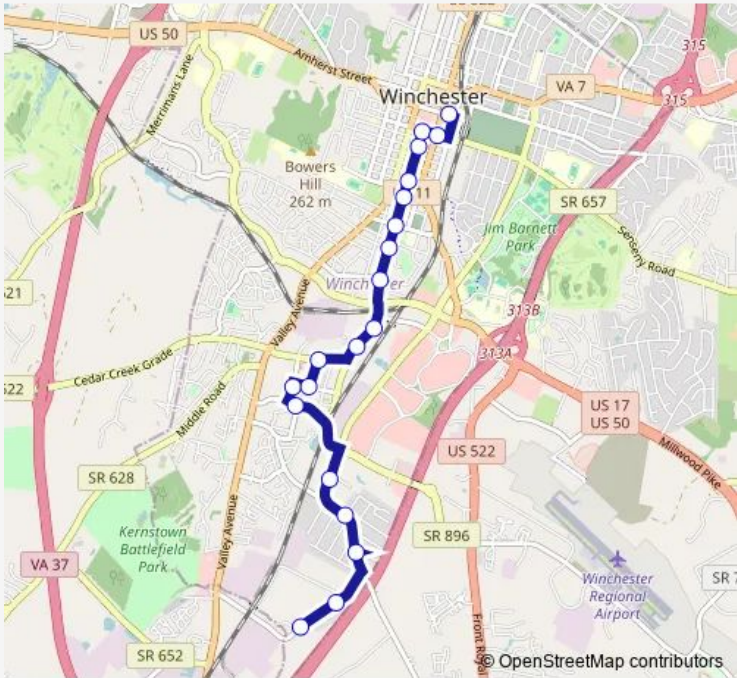

Direction
 NW Works — Boscawen Transfer Station
 20 stops
[Open route schedule](#)

- NW Works
- Shawnee & Mews
- Papermill Rd & Royal St
- Papermill Rd & Baldwin St
- Pleasant Valley Road - Tire Outfitters
- Hope Drive at Wilson Blvd
- Valor Drive & Taft Avenue
- Taft & Wilson
- Pineville Plaza
- So. Loudoun Street Between Weems Ln and Battery Dr
- So. Loudoun St at Tire Distributors
- S. Loudoun & Bellview
- S. Loudoun & Montague
- S. Loudoun & Southwerk
- S. Loudoun & James
- S. Loudoun & Pall Mall
- S. Loudoun & Cecil
- Cork & Loudoun
- Cork & Cameron
- Boscawen Transfer Station

Route schedule
 NW Works — Boscawen Transfer Station

Monday	06:48-19:38
Tuesday	06:48-19:38
Wednesday	06:48-19:38
Thursday	06:48-19:38
Friday	06:48-19:38
Saturday	09:08-16:08
Sunday	—

Route info
 Direction: NW Works
 Stops: 20
 Trip Duration: 0 hour 16 min

Direction

Boscawen Transfer Station — NW Works

21 stops

[Open route schedule](#)

Boscawen Transfer Station

Piccadilly - Bank of Clarke County

Braddock & Amherst

Braddock & Boscawen

Saturday 08:50-15:50

Sunday —

Route info

Direction: Boscawen Transfer Station

Stops: 21

Trip Duration: 0 hour 18 min

Bus time schedules and route maps are available in an offline PDF at busmaps.com. Use the busmaps.com website to see live bus times, train schedule or subway schedule, and step-by-step directions for all public transit in Winchester