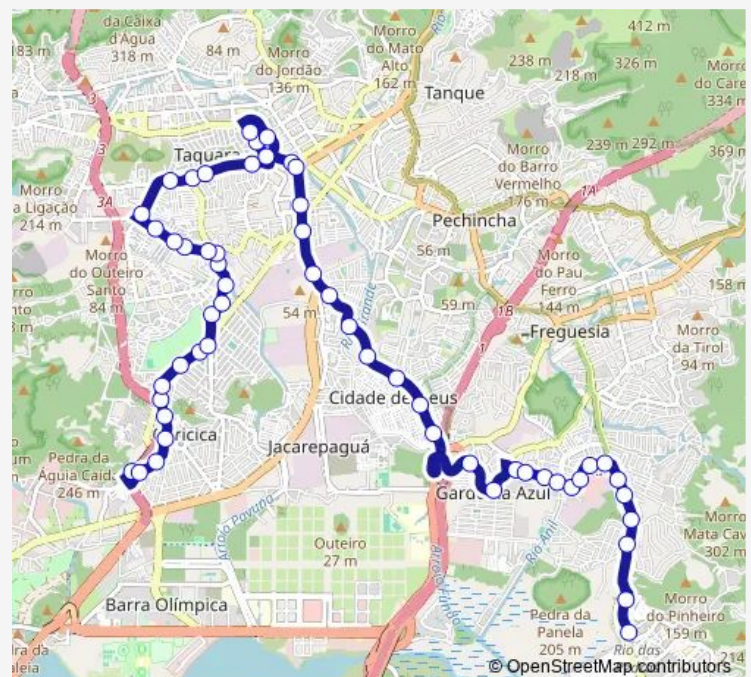

Escola Municipal Marechal Canrobert Pereira Costa

Soldado Álvaro de Sousa Pereira

Otávio Malta

Canal do Anil

Route schedule

Ponto Final: Rio das Pedras : Linhas 555, 861 — Ponto Final: Curicica : Estrada da Curicica

Monday	00:00
Tuesday	00:00
Wednesday	00:00
Thursday	00:00
Friday	00:00
Saturday	00:00
Sunday	00:00

Route info

Direction: Ponto Final: Rio das Pedras : Linhas 555, 861

Stops: 68

Trip Duration: 0 hour 41 min