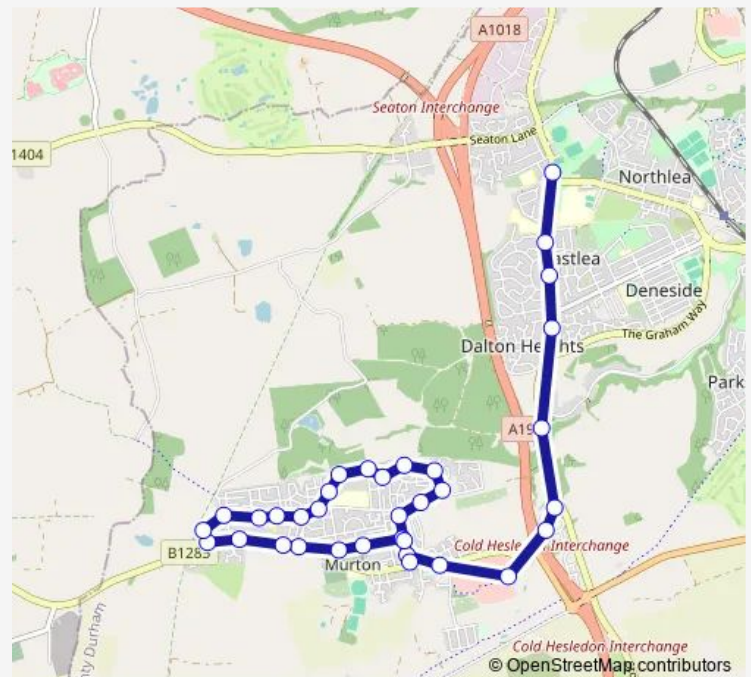

Saturday —

Sunday —

Route info

Direction: Mill Inn - Stockton Road

Stops: 34

Trip Duration: 0 hour 26 min

861

Hostel

Pit Road

Woods Terrace

Store Clock

Colliery Inn

Direction

Colliery Inn — Mill Inn - Stockton Road

34 stops

[Open route schedule](#)

Colliery Inn

Route schedule

Colliery Inn — Mill Inn - Stockton Road

Monday 07:39

Tuesday 07:39

Wednesday 07:39

Thursday 07:39

Friday 07:39

Saturday —

Sunday —

Route info

Direction: Colliery Inn

Stops: 34

Trip Duration: 0 hour 30 min

Crossings

Shopping Centre