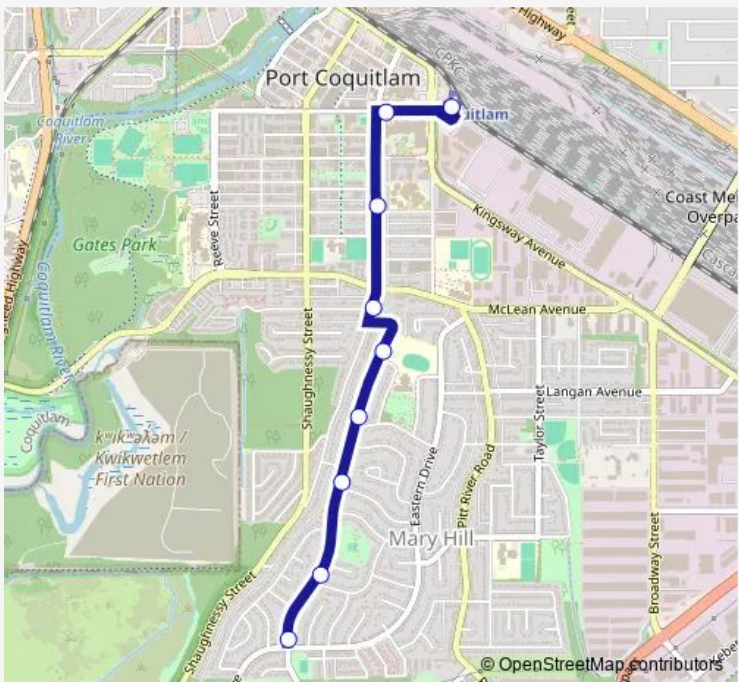

Bus 861 Riverside School

[Go to website](#)

Direction
 Northbound Western Dr @ Eastern Dr — Port Coquitlam Station @ Bay 6
 9 stops
[Open route schedule](#)

- Northbound Western Dr @ Eastern Dr
- Northbound Western Dr @ Celeste Cres
- Northbound Western Dr @ Anita Dr
- Northbound Western Dr @ Lamprey Dr
- Northbound Western Dr @ Aire Cres
- Northbound Mary Hill Rd @ Lobb Ave
- Northbound Mary Hill Rd @ Hawthorne Ave
- Eastbound Wilson Ave @ Mary Hill Rd
- Port Coquitlam Station @ Bay 6

Route schedule
 Northbound Western Dr @ Eastern Dr — Port Coquitlam Station @ Bay 6

Monday	15:26
Tuesday	15:26
Wednesday	15:26
Thursday	15:26
Friday	15:26
Saturday	—
Sunday	—

Route info
 Direction: Northbound Western Dr @ Eastern Dr
 Stops: 9
 Trip Duration: 0 hour 8 min

Direction

Northbound Reeve St @ Hawthorne Ave — Northbound Western Dr @ Eastern Dr

16 stops

[Open route schedule](#)

Northbound Reeve St @ Hawthorne Ave

Northbound Reeve St @ Atkins Ave

Eastbound Wilson Ave @ Bury Ave

Eastbound Wilson Ave @ Shaughnessy St

Southbound Mary Hill Rd @ Wilson Ave

Southbound Mary Hill Rd @ Welcher Ave

Southbound Mary Hill Rd @ Central Ave

Eastbound Pitt River Rd @ Mary Hill Rd

Eastbound Pitt River Rd @ Tyner St