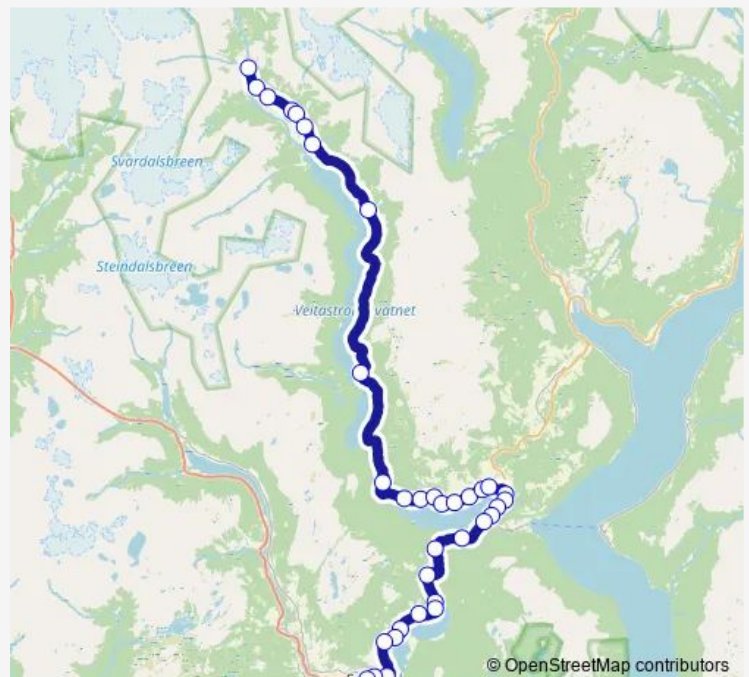

Friday 07:30

Saturday —

Sunday —

Route info

Direction: Stølen

Stops: 35

Trip Duration: 1 hour 10 min

861 — Sogndal-Hafslo-Veitastrond