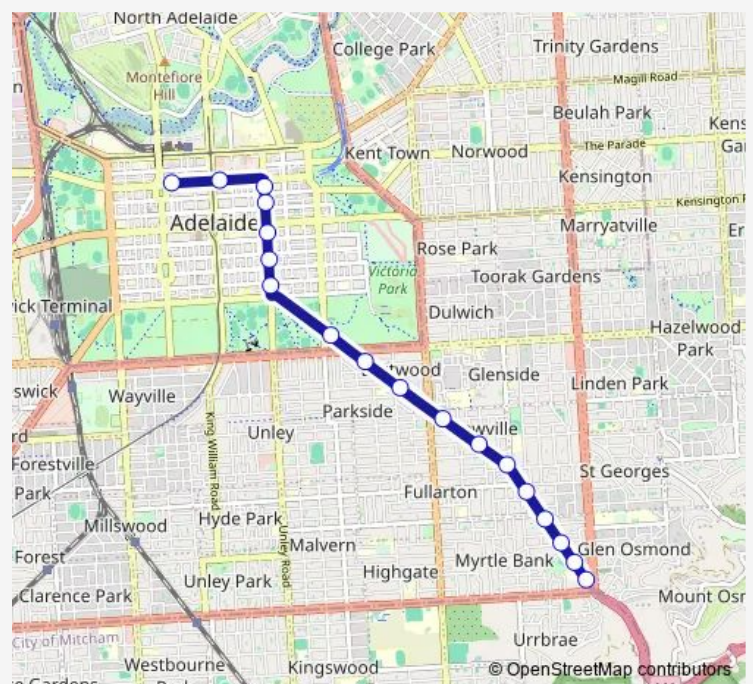

Stop U1 Pulteney St - West side

Stop W2 Pulteney St - West side

Stop U1 Grenfell St - South side

Stop W2 Currie St - South side

Route schedule

Stop 13 Glen Osmond Rd - South West side — Stop W2 Currie St - South side

Monday 07:00-22:17

Tuesday 07:00-22:17

Wednesday 07:00-22:17

Thursday 07:00-22:17

Friday 07:00-22:17

Saturday 20:17-22:17

Sunday 20:17-22:17

Route info

Direction: Stop 13 Glen Osmond Rd - South West side

Stops: 18

Trip Duration: 0 hour 23 min

861 — Glen Osmond to City

Direction

Stop D1 Currie St - North side — Stop 13 Glen Osmond Rd - North East side

18 stops

[Open route schedule](#)

Stop D1 Currie St - North side

Stop F1 Grenfell St - North side

Stop D2 Pulteney St - East side

Stop E1 Pulteney St - East side

Stop G1 Pulteney St - East side

Stop I1 Pulteney St - East side