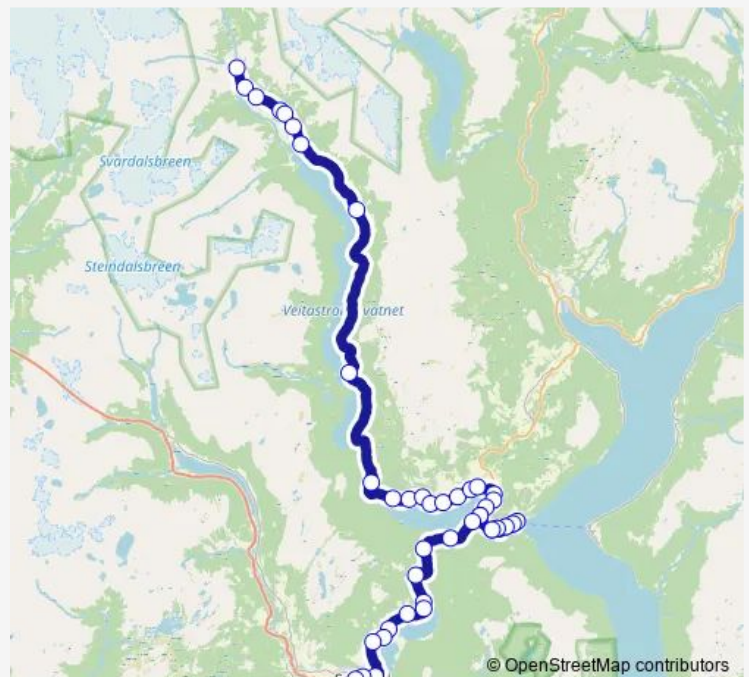

Thursday 07:30

Friday 07:30

Saturday —

Sunday —

Route info

Direction: Stølen

Stops: 45

Trip Duration: 1 hour 22 min