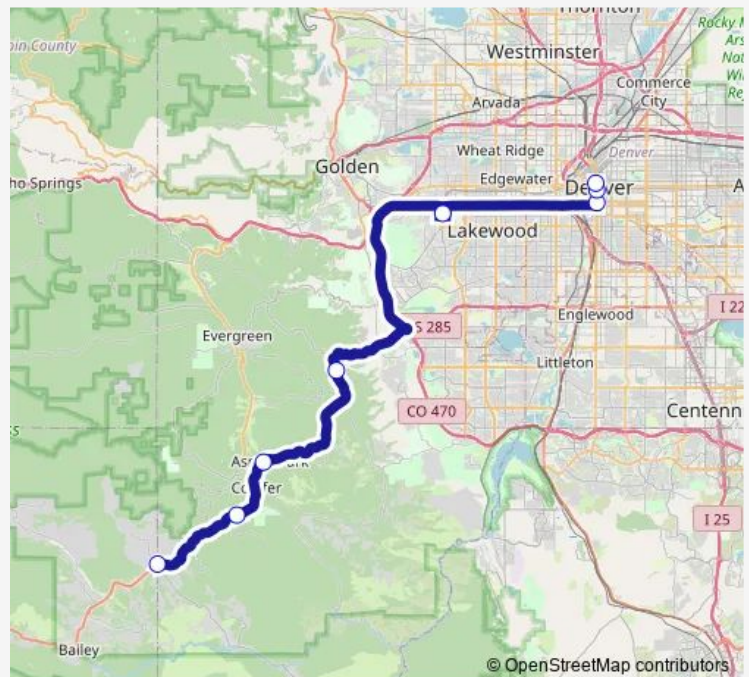

Federal Center Station Gate H

Lincoln St & 7th Ave

Lincoln St & 13th Ave

Civic Center Station (16th Drop-Off)

Route schedule

Pine Junction Pnr — Civic Center Station (16th Drop-Off)

Monday 04:52-06:49

Tuesday 04:52-06:49

Wednesday 04:52-06:49

Thursday 04:52-06:49

Friday 04:52-06:49

Saturday —

Sunday —

Route info

Direction: Pine Junction Pnr

Stops: 8

Trip Duration: 1 hour 17 min

Direction

Civic Center Station Gate 2 — Pine Junction Pnr

8 stops

[Open route schedule](#)

Civic Center Station Gate 2

Broadway & W 13th Ave

Broadway & W 9th Ave

Federal Center Station Gate J

Twin Forks Pnr

Aspen Park Pnr

Mountain View Pnr

Pine Junction Pnr

Route schedule

Civic Center Station Gate 2 — Pine Junction Pnr

Monday 15:22-17:22