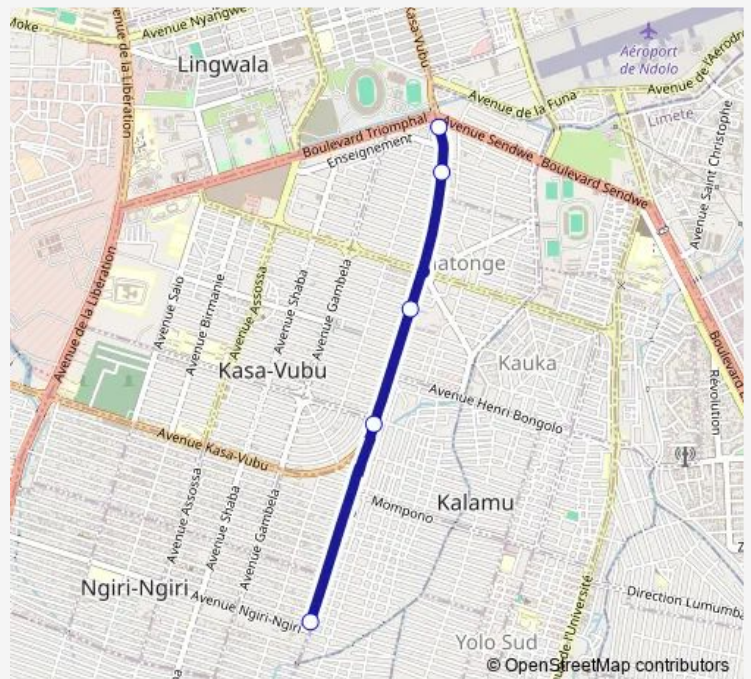

### Direction

unknown — unknown

5 stops

[Open route schedule](#)

unknown

unknown

unknown

unknown

### Route schedule

unknown — unknown

Monday 15:05

Tuesday 15:05

Wednesday 15:05

Thursday 15:05

Friday 15:05

Saturday —

### Route info

Direction: unknown

Stops: 5

Trip Duration: 0 hour 15 min

Makala Le Destin\_ TO \_ Pont Gabi

**Direction**

stade des martyrs — unknown

3 stops