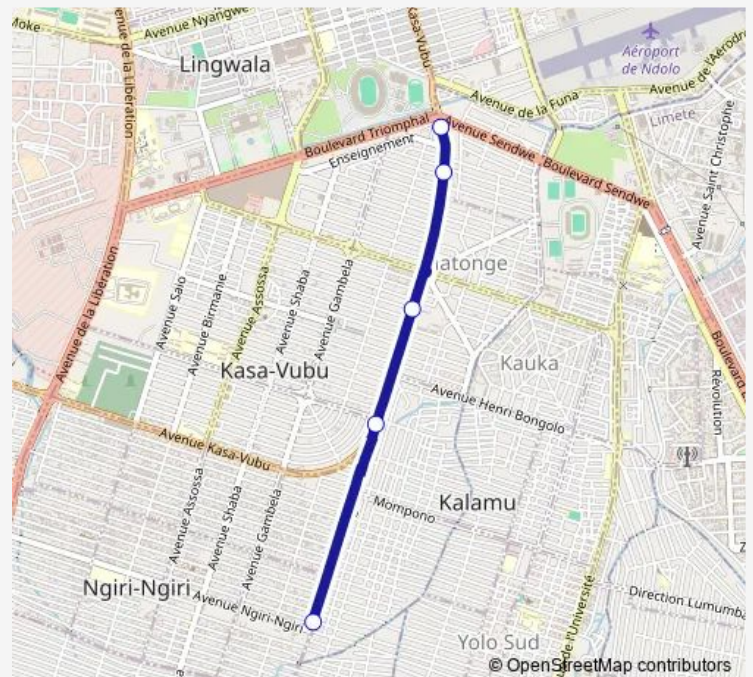

Bus Makala Le Destin_ TO _ Pont Gabi

[Go to website](#)

Direction

unknown — unknown

5 stops

[Open route schedule](#)

unknown

unknown

unknown

unknown

unknown

Route schedule

unknown — unknown

Monday 15:05

Tuesday 15:05

Wednesday 15:05

Thursday 15:05

Friday 15:05

Saturday —

Sunday —

Route info

Direction: unknown

Stops: 5

Trip Duration: 0 hour 15 min

■ Makala Le Destin_ TO _ Pont Gabi

Direction

unknown — unknown

3 stops

[Open route schedule](#)

unknown

unknown

unknown